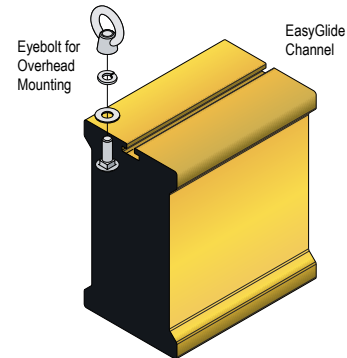

CONSTRUCTION

Faces: Single Faced Sign

Finish: Powder coated Traffic Yellow

IBar: Single piece extruded aluminum bar with end caps and (3) EasyGlide Adjustable Eyebolts for top mounting.

MESSAGE

Color: Black reflective vinyl (7803)

Signal-Tech

Proudly Made in the USA

Copyright (C) 2019 Signal-Tech

Product View

NOTE: Sign image may not exactly represent the finished product. For illustration purposes only.

Eyebolt Adjustable the Entire Length of Sign