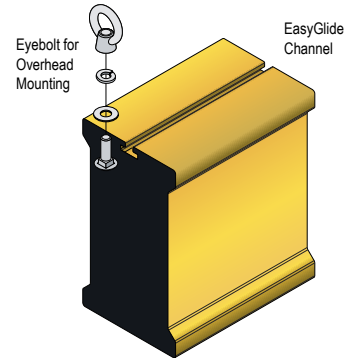

CONSTRUCTION

Faces: Single Faced Sign

Finish: Powder coated Traffic Yellow

IBar: Single piece extruded aluminum bar with end caps and (3) EasyGlide Adjustable Eyebolts for top mounting.

MESSAGE

Color: Black reflective vinyl (7803)

Signal-Tech

Proudly Made in the USA

Copyright (C) 2019 Signal-Tech

Product View

NOTE: Sign image may not exactly represent the finished product. For illustration purposes only.

Eyebolt Adjustable the Entire Length of Sign