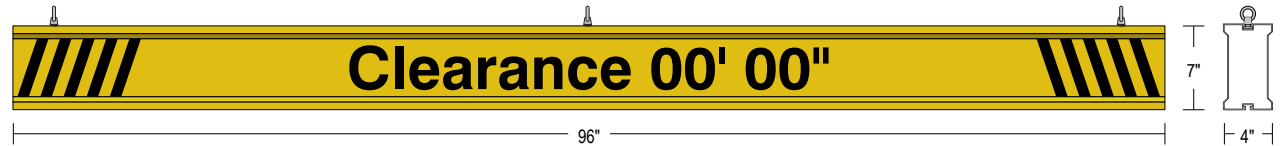

PRODUCT ID: 27598

Non-illuminated Bar

MODEL

IBAR796B-604

DIMENSIONS

7" H x 96" W x 4" D (est. 23.844 lbs)

CLASS

Class: IBAR Series

CONSTRUCTION

Faces: Single Faced Sign

Finish: Powder coated Traffic Yellow

IBar: Single piece extruded aluminum bar with end caps and (3) EasyGlide Adjustable Eyebolts for top mounting.

MESSAGE

Color: Black reflective vinyl (7803)

Signal-Tech

Proudly Made in the USA

Product View

NOTE: Sign image may not exactly represent the finished product. For illustration purposes only.

Eyebolt Adjustable the Entire Length of Sign