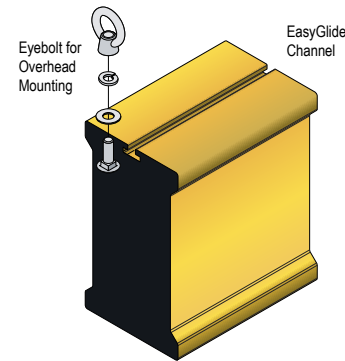

CONSTRUCTION

Faces: Single Faced Sign

Finish: Powder coated Traffic Yellow

IBar: Single piece extruded aluminum bar with end caps and (3) EasyGlide Adjustable Eyebolts for top mounting.

MESSAGE

Color: Black reflective vinyl (7803)

Signal-Tech

Proudly Made in the USA

Copyright (C) 2019 Signal-Tech

Product View

NOTE: Sign image may not exactly represent the finished product. For illustration purposes only.

Eyebolt Adjustable the Entire Length of Sign