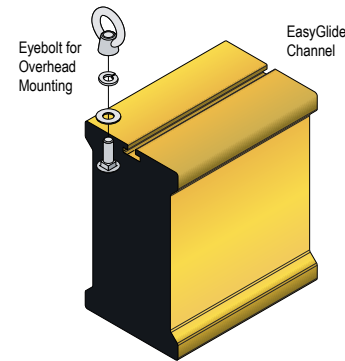

CONSTRUCTION

Faces: Single Faced Sign

Finish: Powder coated Traffic Yellow

IBar: Single piece extruded aluminum bar with end caps and (3) EasyGlide Adjustable Eyebolts for top mounting.

MESSAGE

Color: Black reflective vinyl (7803)

Signal-Tech

Proudly Made in the USA

Copyright (C) 2021 Signal-Tech

Product View

NOTE: Sign image may not exactly represent the finished product. For illustration purposes only.

Eyebolt Adjustable the Entire Length of Sign