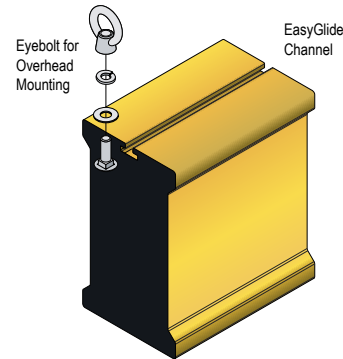

CONSTRUCTION

Faces: Single Faced Sign

Finish: Powder coated Traffic Yellow

IBar: Single piece extruded aluminum bar with end caps and (3) EasyGlide Adjustable Eyebolts for top mounting.

MESSAGE

Color: Black reflective vinyl (7803)

Signal-Tech

Proudly Made in the USA

Copyright (C) 2019 Signal-Tech

Product View

NOTE: Sign image may not exactly represent the finished product. For illustration purposes only.

Eyebolt Adjustable the Entire Length of Sign