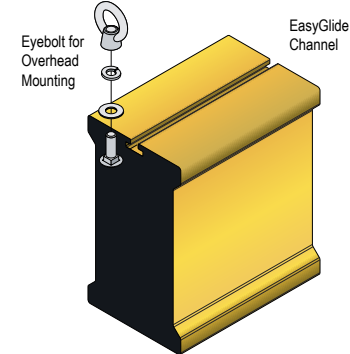

CONSTRUCTION

Faces: Single Faced Sign

Finish: Powder coated Traffic Yellow

IBar: Single piece extruded aluminum bar with end caps and (3) EasyGlide Adjustable Eyebolts for top mounting.

MESSAGE

Color: Black reflective vinyl (7803)

Signal-Tech

Proudly Made in the USA

Copyright (C) 2021 Signal-Tech

Product View

NOTE: Sign image may not exactly represent the finished product. For illustration purposes only.

Eyebolt Adjustable the Entire Length of Sign