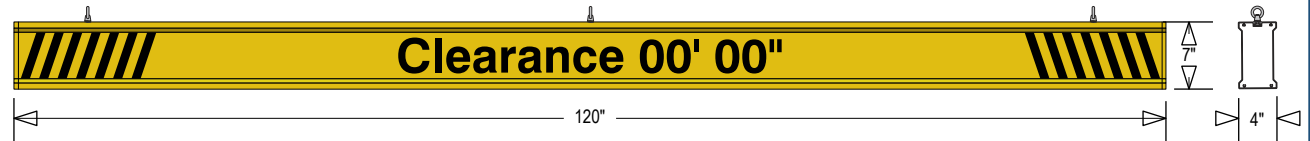

CONSTRUCTION

Faces: Single Faced Sign

Finish: Powder coated Traffic Yellow

IBar: Single piece extruded aluminum bar with end caps and (3) EasyGlide Adjustable Eyebolts for top mounting.

MESSAGE

Color: Black reflective vinyl (7803)

Signal-Tech

Proudly Made in the USA

Copyright (C) 2019 Signal-Tech

Product View

NOTE: Sign image may not exactly represent the finished product. For illustration purposes only.

Eyebolt Adjustable the Entire Length of Sign