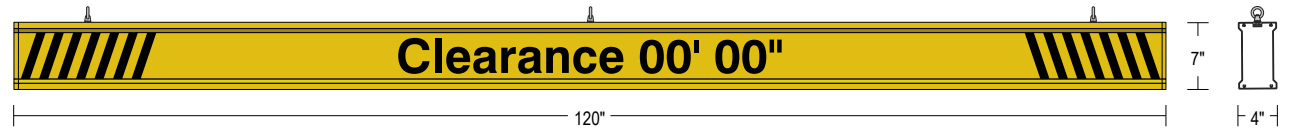

CONSTRUCTION

Faces: Single Faced Sign

Finish: Powder coated Traffic Yellow

IBar: Single piece extruded aluminum bar with end caps and (3) EasyGlide Adjustable Eyebolts for top mounting.

MESSAGE

Color: Black reflective vinyl (7803)

Signal-Tech

Proudly Made in the USA

Copyright (C) 2021 Signal-Tech

Product View

NOTE: Sign image may not exactly represent the finished product. For illustration purposes only.

Eyebolt Adjustable the Entire Length of Sign