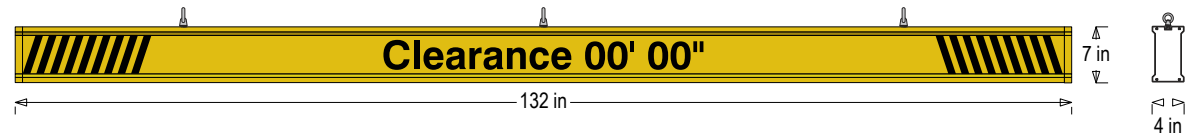

PRODUCT ID: 27601

Non-illuminated Bar

MODEL

IBAR7132B-604

DIMENSIONS

7" H x 132" W x 4" D (est. 34.215 lbs)

CLASS

Class: IBAR Series

CONSTRUCTION

Faces: Single Faced Sign

Finish: Powder coated Traffic Yellow

IBar: Single piece extruded aluminum bar with end caps and (3) EasyGlide Adjustable Eyebolts for top mounting.

MESSAGE

Color: Black reflective vinyl (7803)

Font: Swiss 721 Bold BT

Sign Messages: See message table below

Product View

NOTE: Sign image may not exactly represent the finished product. For illustration purposes only.

| MESSAGE | LED/COLOR | HEIGHT | AMPS |
|---------|-----------|--------|------|
|---------|-----------|--------|------|