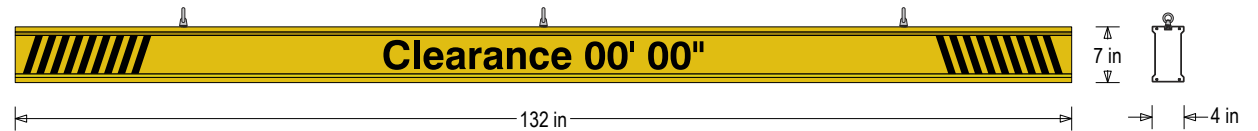

CONSTRUCTION

Faces: Single Faced Sign

Finish: Powder coated Traffic Yellow

IBar: Single piece extruded aluminum bar with end caps and (3) EasyGlide Adjustable Eyebolts for top mounting.

MESSAGE

Color: Black reflective vinyl (7803)

Signal-Tech

Proudly Made in the USA

Copyright (C) 2021 Signal-Tech

Product View

NOTE: Sign image may not exactly represent the finished product. For illustration purposes only.

Eyebolt Adjustable the Entire Length of Sign