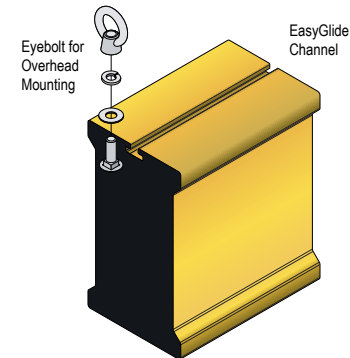

CONSTRUCTION

Faces: Single Faced Sign

Finish: Powder coated Traffic Yellow

IBar: Single piece extruded aluminum bar with end caps and (3) EasyGlide Adjustable Eyebolts for top mounting.

MESSAGE

Color: Black reflective vinyl (7803)

Signal-Tech

Proudly Made in the USA

Copyright (C) 2021 Signal-Tech

Product View

NOTE: Sign image may not exactly represent the finished product. For illustration purposes only.

Eyebolt Adjustable the Entire Length of Sign