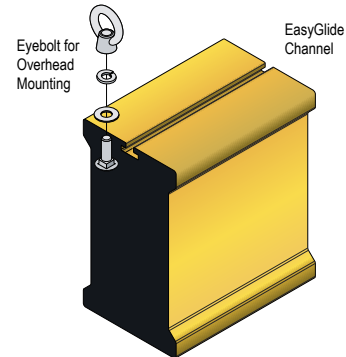

CONSTRUCTION

Faces: Single Faced Sign

Finish: Powder coated Traffic Yellow

IBar: Single piece extruded aluminum bar with end caps and (3) EasyGlide Adjustable Eyebolts for top mounting.

MESSAGE

Color: Black reflective vinyl (7803)

Signal-Tech

Proudly Made in the USA

Copyright (C) 2021 Signal-Tech

Product View

NOTE: Sign image may not exactly represent the finished product. For illustration purposes only.

Eyebolt Adjustable the Entire Length of Sign