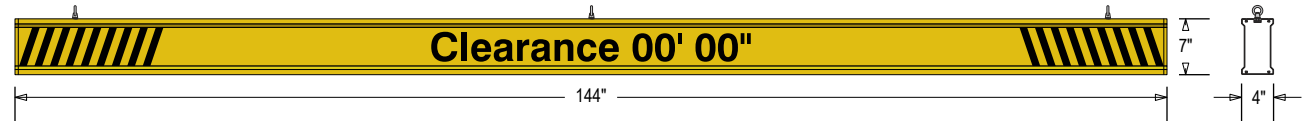

CONSTRUCTION

Faces: Single Faced Sign

Finish: Powder coated Traffic Yellow

IBar: Single piece extruded aluminum bar with end caps and (3) EasyGlide Adjustable Eyebolts for top mounting.

MESSAGE

Color: Black reflective vinyl (7803)

Signal-Tech

Proudly Made in the USA

Copyright (C) 2021 Signal-Tech

Product View

NOTE: Sign image may not exactly represent the finished product. For illustration purposes only.

Eyebolt Adjustable the Entire Length of Sign