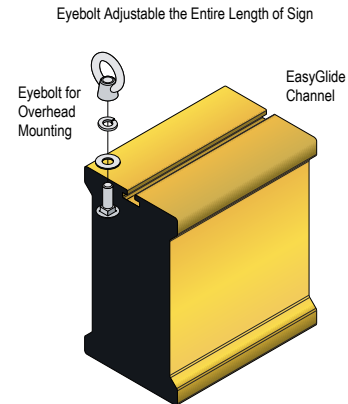

PRODUCT ID: 27604

Non-illuminated Bar

MODEL

IBAR7168B-604

DIMENSIONS

7" H x 168" W x 4" D (est. 65 lbs)

CLASS

Class: IBAR Series

CONSTRUCTION

Faces: Single Faced Sign

Finish: Powder coated Traffic Yellow

IBar: Single piece extruded aluminum bar with end caps and (3) EasyGlide Adjustable Eyebolts for top mounting.

MESSAGE

Color: Black reflective vinyl (7803)

Font: Swiss 721 Bold BT

Sign Messages: See message table below

MESSAGE	LED/COLOR	HEIGHT	AMPS

Clearance 00' 00"	Black Reflective Vinyl	3.75"	

NOTE: Above messages are independently controlled.

Signal-Tech

4985 Pittsburgh Ave.

Erie, PA 16509

Phone: (877) 547-9900

Fax: (814) 835-2300

Email: sales@signal-tech.com

Website: www.signal-tech.com

Signal-Tech

Proudly Made in the USA

Copyright (C) 2021 Signal-Tech

Product View

NOTE: Sign image may not exactly represent the finished product. For illustration purposes only.

REV 0 | 09072016 | amv