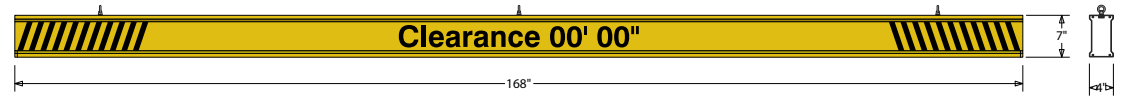

PRODUCT ID: 27604

Non-illuminated Bar

MODEL

IBAR7168B-604

DIMENSIONS

7" H x 168" W x 4" D (est. 65 lbs)

CLASS

Class: IBAR Series

CONSTRUCTION

Faces: Single Faced Sign

Finish: Powder coated Traffic Yellow

IBar: Single piece extruded aluminum bar with end caps and (3) EasyGlide Adjustable Eyebolts for top mounting.

MESSAGE

Color: Black reflective vinyl (7803)

Font: Swiss 721 Bold BT

Sign Messages: See message table below

MESSAGE	LED/COLOR	HEIGHT	AMPS

Clearance 00' 00"	Black Reflective Vinyl	3.75"	

NOTE: Above messages are independently controlled.

Signal-Tech

4985 Pittsburgh Ave.

Erie, PA 16509

Phone: (877) 547-9900

Fax: (814) 835-2300

Email: sales@signal-tech.com

Website: www.signal-tech.com

Signal-Tech

Proudly Made in the USA

Copyright (C) 2021 Signal-Tech

Product View

NOTE: Sign image may not exactly represent the finished product. For illustration purposes only.

REV 0 | 09072016 | amv