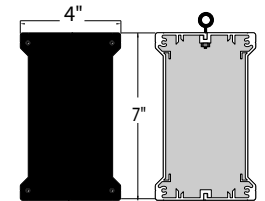

PRODUCT ID: 27712

Non-illuminated Bar

MODEL

IBAR784W-813

DIMENSIONS

7" H x 84" W x 4" D (est. 20.07 lbs)

CLASS

Class: IBAR Series

CONSTRUCTION

Faces: Single Faced Sign

Finish: Other (Red)

IBar: Single piece extruded aluminum bar with end caps and (3) EasyGlide Adjustable Eyebolts for top mounting.

MESSAGE

Color: White opaque

Font: Swiss 721 Bold BT

Sign Messages: See message table below

Product View

NOTE: Sign image may not exactly represent the finished product. For illustration purposes only.

MESSAGE	LED/COLOR	HEIGHT	AMPS

DO NOT ENTER W/ SYMBOLS	White Reflective Vinyl	3.5"	

NOTE: Above messages are independently controlled.

Signal-Tech

4985 Pittsburgh Ave.

Erie, PA 16509

Phone: (877) 547-9900

Fax: (814) 835-2300

Email: sales@signal-tech.com

Website: www.signal-tech.com

Proudly Made in the USA