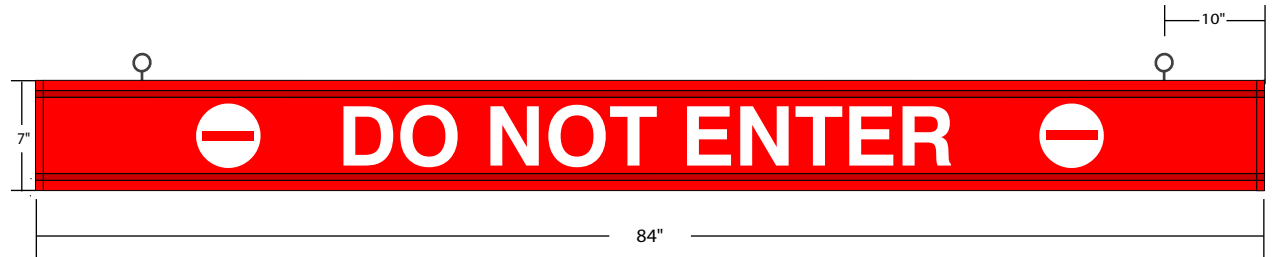

PRODUCT ID: 27712

Non-illuminated Bar

MODEL

IBAR784W-813

DIMENSIONS

7" H x 84" W x 4" D (est. 20.07 lbs)

CLASS

Class: IBAR Series

CONSTRUCTION

Faces: Single Faced Sign

Finish: Other (Red)

IBar: Single piece extruded aluminum bar with end caps and (3) EasyGlide Adjustable Eyebolts for top mounting.

MESSAGE

Color: White opaque

Font: Swiss 721 Bold BT

Sign Messages: See message table below

Product View

NOTE: Sign image may not exactly represent the finished product. For illustration purposes only.

MESSAGE	LED/COLOR	HEIGHT	AMPS

DO NOT ENTER W/ SYMBOLS	White Reflective Vinyl	3.5"	

NOTE: Above messages are independently controlled.

Signal-Tech

4985 Pittsburgh Ave.

Erie, PA 16509

Phone: (877) 547-9900

Fax: (814) 835-2300

Email: sales@signal-tech.com

Website: www.signal-tech.com

Proudly Made in the USA