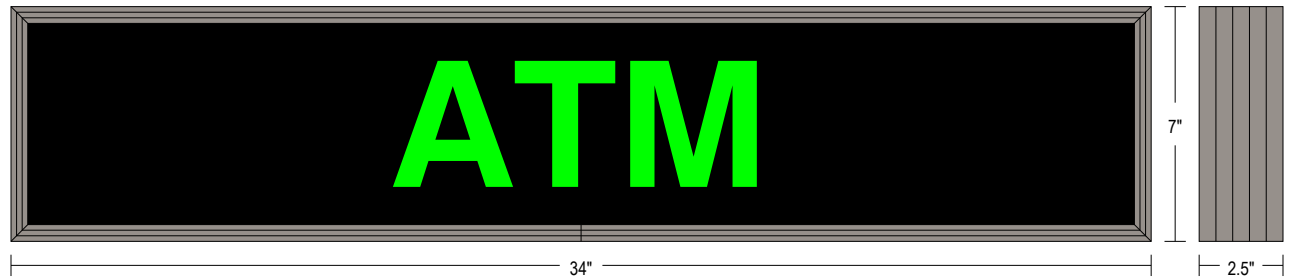

PRODUCT ID: 27873

Outdoor Blank-out LED Backlit Sign

MODEL

PHX734G-125

DIMENSIONS

7" H x 34" W x 2.25" D (est. 5.629 lbs)

CLASS

Class: PHX Series

Control Method: Switch (not included) or external relay.

CONSTRUCTION

Cabinet: 1-piece, corrosion resistant, extruded aluminum frame, 2.25" deep.

Face Material: 1/8" thick, dark grey diffused acrylic

Faces: Single Faced Sign

Finish: Duranodic Bronze

Mounting Channel:

ELECTRICAL

Flashing: Not Included

Input Voltage: 120-277 VAC

UL/cUL Listed: Listed for wet locations

MESSAGE

Color: Black opaque

Font: Swiss 721 Bold BT

Illumination: Backlit with high intensity LEDs. Message blanks out when off

Sign Messages: See message table below

Product View

NOTE: Sign image may not exactly represent the finished product. For illustration purposes only.

MESSAGE	LED/COLOR	HEIGHT	AMPS
ATM	Green	3.75"	0.827-0.358

NOTE: Above messages are independently controlled.

Signal-Tech

4985 Pittsburgh Ave.

Erie, PA 16509

Phone: (877) 547-9900

Fax: (814) 835-2300

Email: sales@signal-tech.com

Website: www.signal-tech.com

Proudly Made in the USA