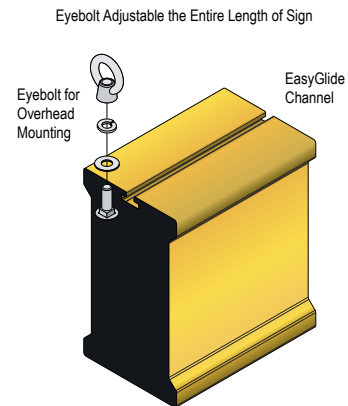

PRODUCT ID: 28351

Non-illuminated Bar

MODEL

IBAR7180B-604

DIMENSIONS

7" H x 180" W x 4" D (est. 46.042 lbs)

CLASS

Class: IBAR Series

CONSTRUCTION

Faces: Single Faced Sign

Finish: Powder coated Traffic Yellow

IBar: Single piece extruded aluminum bar with end caps and (3) EasyGlide Adjustable Eyebolts for top mounting.

MESSAGE

Color: Black reflective vinyl (7803)

Font: Swiss 721 Bold BT

Sign Messages: See message table below

MESSAGE	LED/COLOR	HEIGHT	AMPS

Clearance 00' 00"	Black Reflective Vinyl	3.75"	

NOTE: Above messages are independently controlled.

Signal-Tech

4985 Pittsburgh Ave.

Erie, PA 16509

Phone: (877) 547-9900

Fax: (814) 835-2300

Email: sales@signal-tech.com

Website: www.signal-tech.com

Signal-Tech

Proudly Made in the USA

Copyright (C) 2019 Signal-Tech

Product View

NOTE: Sign image may not exactly represent the finished product. For illustration purposes only.

REV 0 | 03082007