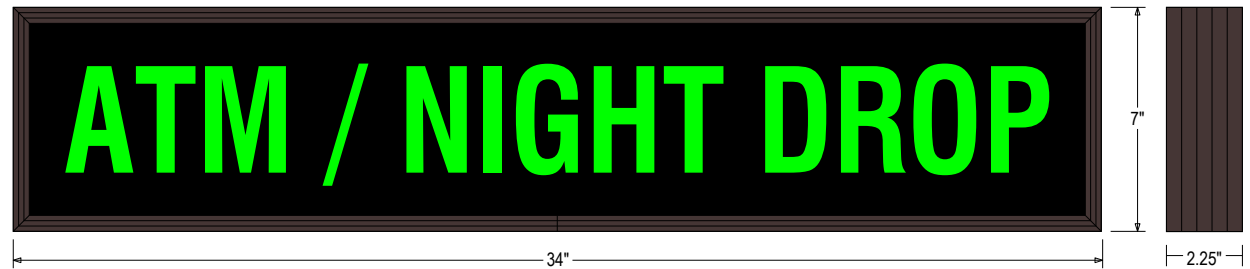

PRODUCT ID: 28579

Outdoor Blank-out LED Backlit Sign

MODEL

PHX734G-127/120-277VAC

DIMENSIONS

7" H x 34" W x 2.25" D (est. 7.151 lbs)

CLASS

Class: PHX Series

Control Method: Switch (not included) or external relay.

CONSTRUCTION

Cabinet: 1-piece, corrosion resistant, extruded all-weather frame, 2.25" deep.

Face Material: 1/8" thick, dark grey diffused acrylic

Faces: Single Faced Sign

Finish: Duranodic Bronze

Mounting Channel: None

ELECTRICAL

Flashing: Not Included

Input Voltage: 120-277 VAC

UL/cUL Listed: Listed for wet locations

MESSAGE

Color: Black opaque

Font: Swiss 721 Bold Condensed BT

Illumination: Backlit with high intensity LEDs. Message blanks out when off

Sign Messages: See message table below

Product View

NOTE: Sign image may not exactly represent the finished product. For illustration purposes only.