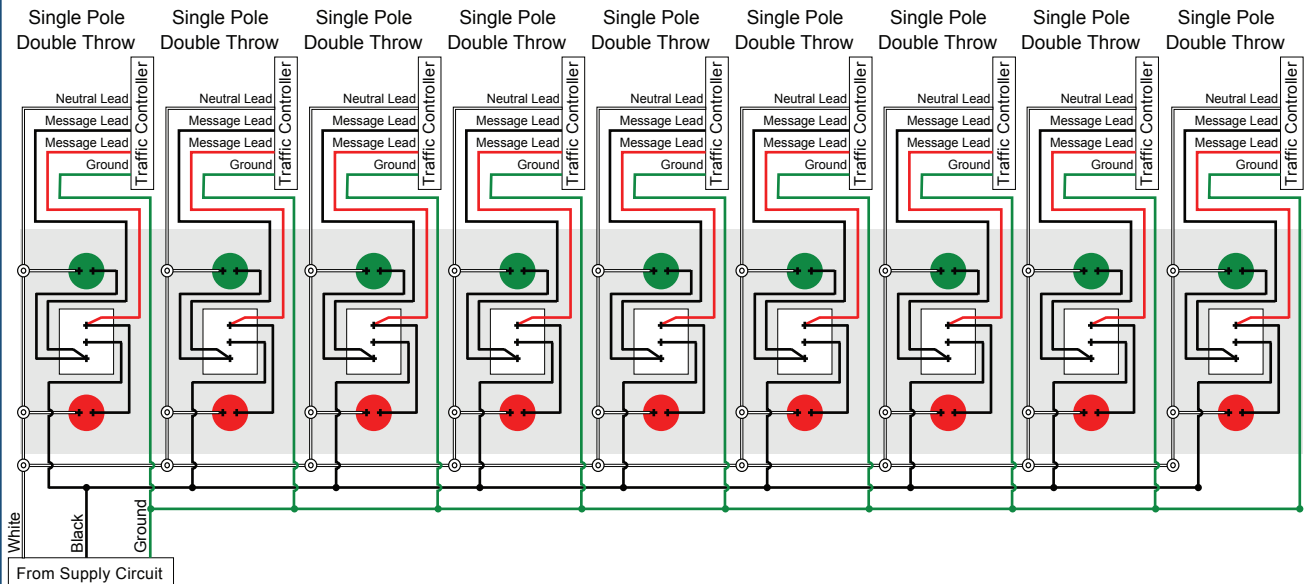

Schematic View

Signal-Tech
4985 Pittsburgh Ave.
Erie, PA 16509
Phone: (877) 547-9900
Fax: (814) 835-2300
Email: sales@signal-tech.com
Website: www.signal-tech.com