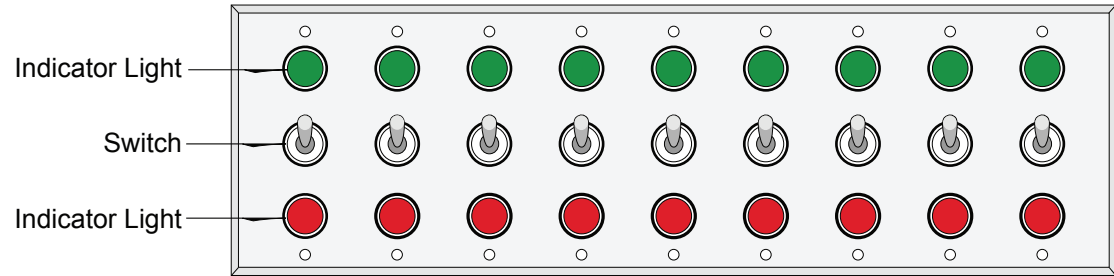

PRODUCT ID: 2870

Switch

MODEL

NG33333333 SPDT/120VAC

DIMENSIONS

4.5" H x 17.25" W x 1" D (est. 1.73 lbs)

CONSTRUCTION

Finish: Switch plate brushed stainless steel

Switch: Switch with indicator lights

Switch plate: Stamped stainless steel pre-punched for switch(es) and indicator light(s)

ELECTRICAL

Input Voltage: 120VAC

FINISH

Custom Switch Label:

Product View

NOTE: Sign image may not exactly represent the finished product. For illustration purposes only.

Front View

Nine Gang