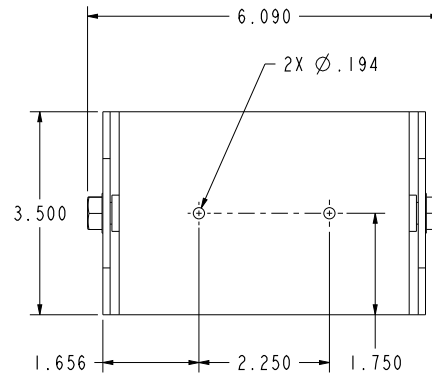

PRODUCT ID: 29488

Swivel Wall Mount Bracket

MODEL

SWMTCIL-LA

DIMENSIONS

5.56" H x 7" W x 3.5" D (est. 1.7 lbs)

CONSTRUCTION

Finish: Duranodic Bronze

Material: Formed 1/8" CNC routed aluminum. Holes for mounting sign pre-drilled.

Product View

NOTE: Sign image may not exactly represent the finished product. For illustration purposes only.

Signal-Tech
4985 Pittsburgh Ave.
Erie, PA 16509
Phone: (877) 547-9900
Fax: (814) 835-2300
Email: sales@signal-tech.com
Website: www.signal-tech.com