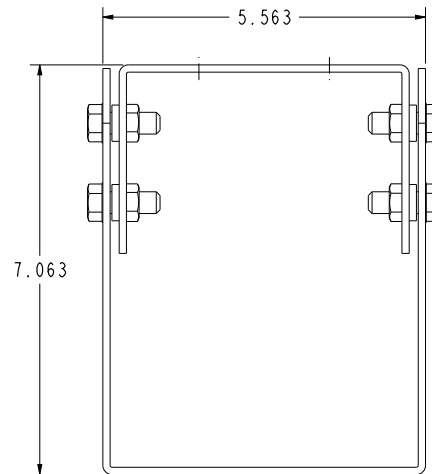

PRODUCT ID: 29488

Swivel Wall Mount Bracket

MODEL

SWMTCIL-LA

DIMENSIONS

5.56" H x 7" W x 3.5" D (est. 1.7 lbs)

CONSTRUCTION

Finish: Duranodic Bronze

Material: Formed 1/8" CNC routed aluminum. Holes for mounting sign pre-drilled.

Product View

NOTE: Sign image may not exactly represent the finished product. For illustration purposes only.

Signal-Tech
4985 Pittsburgh Ave.
Erie, PA 16509
Phone: (877) 547-9900
Fax: (814) 835-2300
Email: sales@signal-tech.com
Website: www.signal-tech.com