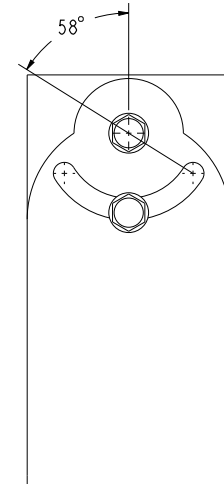

PRODUCT ID: 29488

Swivel Wall Mount Bracket

MODEL

SWMTCIL-LA

DIMENSIONS

5.56" H x 7" W x 3.5" D (est. 1.7 lbs)

CONSTRUCTION

Finish: Duranodic Bronze

Material: Formed 1/8" CNC routed aluminum. Holes for mounting sign pre-drilled.

Product View

NOTE: Sign image may not exactly represent the finished product. For illustration purposes only.

Signal-Tech
4985 Pittsburgh Ave.
Erie, PA 16509
Phone: (877) 547-9900
Fax: (814) 835-2300
Email: sales@signal-tech.com
Website: www.signal-tech.com