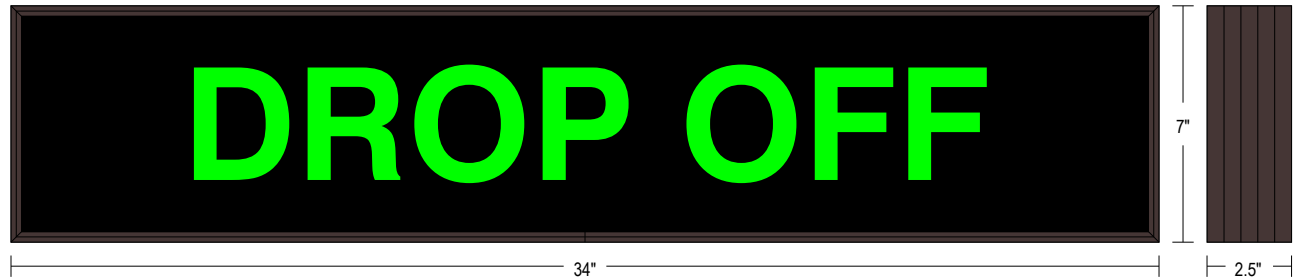

PRODUCT ID: 31000

Outdoor Blank-out LED Backlit Sign

MODEL

PHX734G-155/120-277VAC

DIMENSIONS

7" H x 34" W x 2.5" D (est. 7.725 lbs)

CLASS

Class: PHX Series

MESSAGE

Color: Black opaque

Font: Swiss 721 Bold BT

Illumination: Backlit with high intensity LEDs. Message blanks out when off

Sign Messages: See message table below

Product View

NOTE: Sign image may not exactly represent the finished product. For illustration purposes only.

MESSAGE	LED/COLOR	HEIGHT	AMPS
---------	-----------	--------	------

DROP OFF	Green Wide Angle LED	3.5"	0.347-0.150
----------	----------------------	------	-------------

NOTE: Above messages are independently controlled.