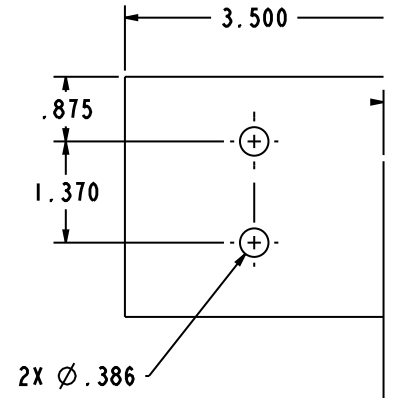

PRODUCT ID: 32178

Swivel Wall Mount Bracket

MODEL

SWM714

DIMENSIONS

4.063" H x 15.028" W x 3.5" D (est. 3.476 lbs)

CONSTRUCTION

Finish: Duranodic Bronze

Material: Formed 1/8" CNC routed aluminum. Holes for mounting sign pre-drilled.

Product View

NOTE: Sign image may not exactly represent the finished product. For illustration purposes only.

Signal-Tech
4985 Pittsburgh Ave.
Erie, PA 16509
Phone: (877) 547-9900
Fax: (814) 835-2300
Email: sales@signal-tech.com
Website: www.signal-tech.com