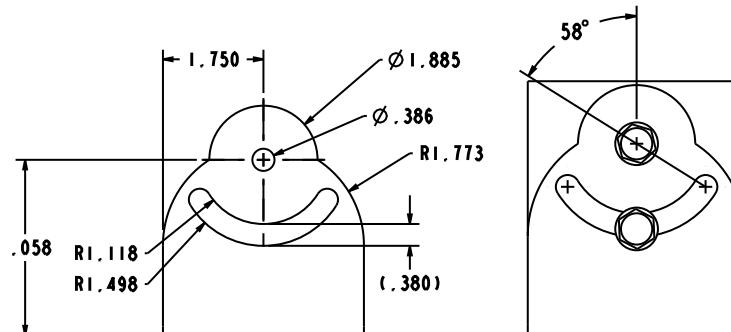

PRODUCT ID: 32178

Swivel Wall Mount Bracket

MODEL

SWM714

DIMENSIONS

4.063" H x 15.028" W x 3.5" D (est. 3.476 lbs)

CONSTRUCTION

Finish: Duranodic Bronze

Material: Formed 1/8" CNC routed aluminum. Holes for mounting sign pre-drilled.

Product View

NOTE: Sign image may not exactly represent the finished product. For illustration purposes only.

Signal-Tech
4985 Pittsburgh Ave.
Erie, PA 16509
Phone: (877) 547-9900
Fax: (814) 835-2300
Email: sales@signal-tech.com
Website: www.signal-tech.com