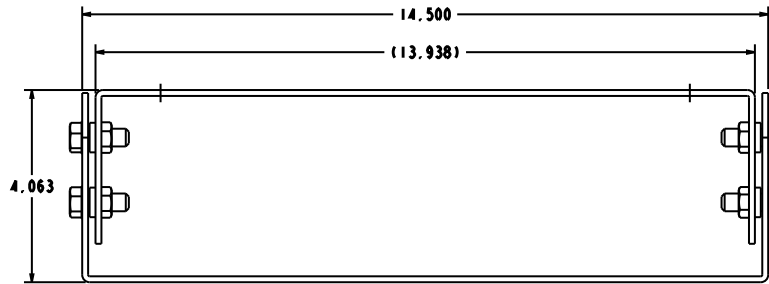

PRODUCT ID: 32178

Swivel Wall Mount Bracket

MODEL

SWM714

DIMENSIONS

4.063" H x 15.028" W x 3.5" D (est. 3.476 lbs)

CONSTRUCTION

Finish: Duranodic Bronze

Material: Formed 1/8" CNC routed aluminum. Holes for mounting sign pre-drilled.

Product View

NOTE: Sign image may not exactly represent the finished product. For illustration purposes only.

Signal-Tech
4985 Pittsburgh Ave.
Erie, PA 16509
Phone: (877) 547-9900
Fax: (814) 835-2300
Email: sales@signal-tech.com
Website: www.signal-tech.com