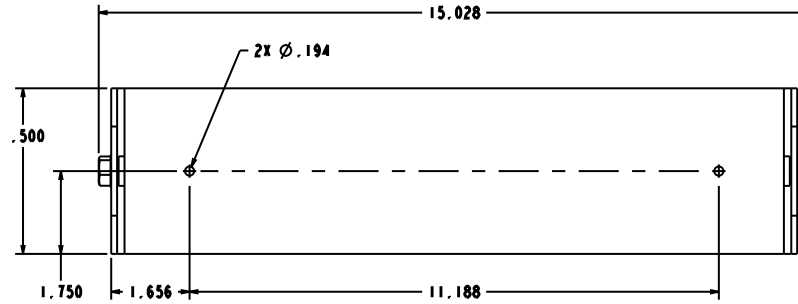

PRODUCT ID: 32178

Swivel Wall Mount Bracket

MODEL

SWM714

DIMENSIONS

4.063" H x 15.028" W x 3.5" D (est. 3.476 lbs)

CONSTRUCTION

Finish: Duranodic Bronze

Material: Formed 1/8" CNC routed aluminum. Holes for mounting sign pre-drilled.

Product View

NOTE: Sign image may not exactly represent the finished product. For illustration purposes only.

Signal-Tech
4985 Pittsburgh Ave.
Erie, PA 16509
Phone: (877) 547-9900
Fax: (814) 835-2300
Email: sales@signal-tech.com
Website: www.signal-tech.com