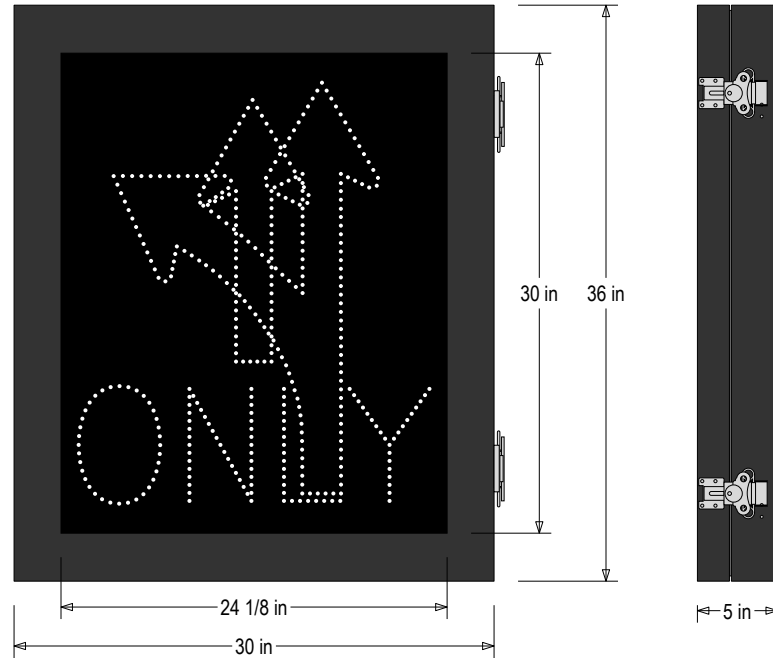

**PRODUCT ID: 32222**  
**DOT LED Blank-Out Sign**

**MODEL**  
 DOT3630WW-I060

**DIMENSIONS**  
 36" H x 30" W x 5" D (est. 55.283 lbs)

**CLASS**  
 Class: DOT Series  
 Control Method: Switch (not included) or external relay.

**CONSTRUCTION**  
 Cabinet: Extruded aluminum cabinet with welded seams, NEMA 4X rated/IP66. Hinged door with 1" silicone gasket, tool-less stainless-steel latches. 5.0" Deep.  
 Face Material: Replaceable 1/4" thick smoke-tinted polycarbonate (5109)  
 Faces: Single Faced Sign  
 Finish: Powdercoat Black  
 Integral Hood: Optional hood available  
 Mounting Channel:

**ELECTRICAL**  
 Input Voltage: 100-240 VAC  
 Photodimming: (3) Redundant fail-safe photocells for auto photodimming  
 Power Supplies: Redundant  
 UL/cUL Listed: Listed for wet locations

**MESSAGE**  
 Illumination: Super bright direct view LEDs. Message blanks out when off.  
 Sign Messages: See message table below

**Product View**

NOTE: Sign image may not exactly represent the finished product. For illustration purposes only.

Sample Display Options

MESSAGE	LED/COLOR	HEIGHT	AMPS
Up Arrow w/ ONLY	White Narrow Angle LED	16.5", 7.5"	0.202-0.084
Up Arrow w/ Verring Left Arrow	White Narrow Angle LED	26.0"	0.170-0.071