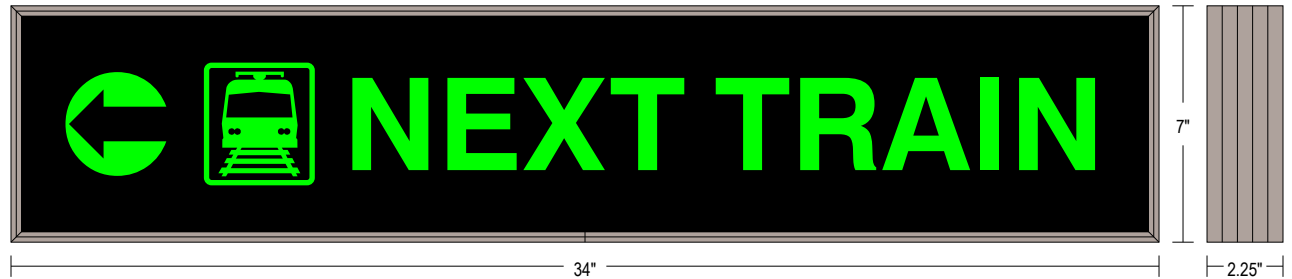

Control Method: Switch (not included) or external relay.

CONSTRUCTION

Cabinet: 1-piece, corrosion resistant, extruded aluminum frame, 2.25" deep.

Face Material: 1/8" thick, dark grey diffused acrylic

Faces: Single Faced Sign

Finish: Duranodic Bronze

Mounting Channel:

ELECTRICAL

Flashing: Not Included

Input Voltage: 120-277 VAC

UL/cUL Listed: Listed for wet locations

MESSAGE

Color: Black opaque

Font: Swiss 721 Bold BT

Illumination: Backlit with high intensity LEDs. Message blanks out when off

Sign Messages: See message table below

Product View

NOTE: Sign image may not exactly represent the finished product. For illustration purposes only.