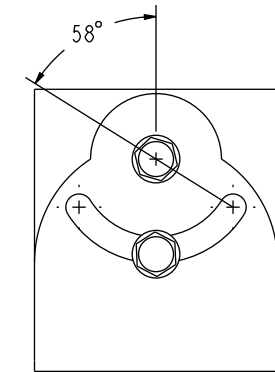

PRODUCT ID: 33302

Swivel Wall Mount Bracket

MODEL

SWM77

DIMENSIONS

4.063" H x 8.028" W x 3.5" D (est. 1.674 lbs)

CONSTRUCTION

Finish: Duranodic Bronze

Material: Formed 1/8" CNC routed aluminum. Holes for mounting sign pre-drilled.

Product View

NOTE: Sign image may not exactly represent the finished product. For illustration purposes only.

Signal-Tech
4985 Pittsburgh Ave.
Erie, PA 16509
Phone: (877) 547-9900
Fax: (814) 835-2300
Email: sales@signal-tech.com
Website: www.signal-tech.com