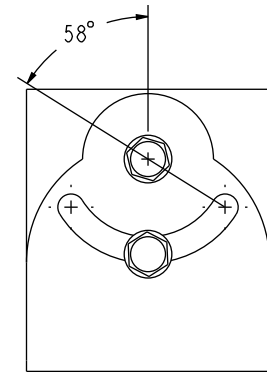

PRODUCT ID: 33302

Swivel Wall Mount Bracket

MODEL

SWM77

DIMENSIONS

4.063" H x 8.028" W x 3.5" D (est. 1.674 lbs)

CONSTRUCTION

Finish: Duranodic Bronze

Material: Formed 1/8" CNC routed aluminum. Holes for mounting sign pre-drilled.

Product View

NOTE: Sign image may not exactly represent the finished product. For illustration purposes only.

Signal-Tech
4985 Pittsburgh Ave.
Erie, PA 16509
Phone: (877) 547-9900
Fax: (814) 835-2300
Email: sales@signal-tech.com
Website: www.signal-tech.com