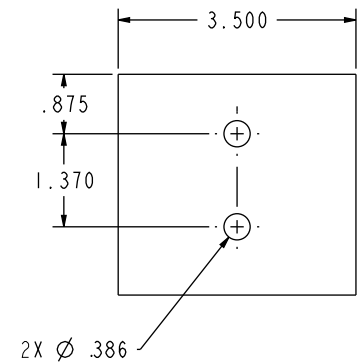

PRODUCT ID: 33302

Swivel Wall Mount Bracket

MODEL

SWM77

DIMENSIONS

4.063" H x 8.028" W x 3.5" D (est. 1.674 lbs)

CONSTRUCTION

Finish: Duranodic Bronze

Material: Formed 1/8" CNC routed aluminum. Holes for mounting sign pre-drilled.

Product View

NOTE: Sign image may not exactly represent the finished product. For illustration purposes only.

Signal-Tech
4985 Pittsburgh Ave.
Erie, PA 16509
Phone: (877) 547-9900
Fax: (814) 835-2300
Email: sales@signal-tech.com
Website: www.signal-tech.com