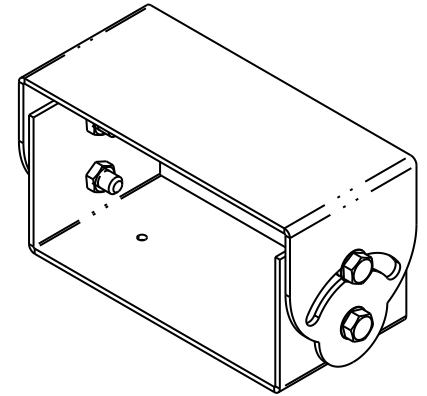

PRODUCT ID: 33302

Swivel Wall Mount Bracket

MODEL

SWM77

DIMENSIONS

4.063" H x 8.028" W x 3.5" D (est. 1.674 lbs)

CONSTRUCTION

Finish: Duranodic Bronze

Material: Formed 1/8" CNC routed aluminum. Holes for mounting sign pre-drilled.

Product View

NOTE: Sign image may not exactly represent the finished product. For illustration purposes only.

Signal-Tech
4985 Pittsburgh Ave.
Erie, PA 16509
Phone: (877) 547-9900
Fax: (814) 835-2300
Email: sales@signal-tech.com
Website: www.signal-tech.com