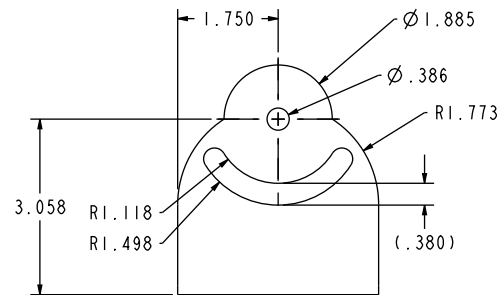

PRODUCT ID: 33302

Swivel Wall Mount Bracket

MODEL

SWM77

DIMENSIONS

4.063" H x 8.028" W x 3.5" D (est. 1.674 lbs)

CONSTRUCTION

Finish: Duranodic Bronze

Material: Formed 1/8" CNC routed aluminum. Holes for mounting sign pre-drilled.

Product View

NOTE: Sign image may not exactly represent the finished product. For illustration purposes only.

Signal-Tech
4985 Pittsburgh Ave.
Erie, PA 16509
Phone: (877) 547-9900
Fax: (814) 835-2300
Email: sales@signal-tech.com
Website: www.signal-tech.com