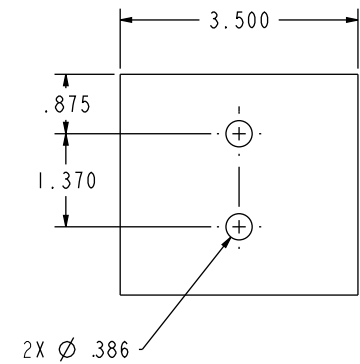

PRODUCT ID: 33302

Swivel Wall Mount Bracket

MODEL

SWM77

DIMENSIONS

4.063" H x 8.028" W x 3.5" D (est. 1.674 lbs)

CONSTRUCTION

Finish: Duranodic Bronze

Material: Formed 1/8" CNC routed aluminum. Holes for mounting sign pre-drilled.

Product View

NOTE: Sign image may not exactly represent the finished product. For illustration purposes only.

Signal-Tech
4985 Pittsburgh Ave.
Erie, PA 16509
Phone: (877) 547-9900
Fax: (814) 835-2300
Email: sales@signal-tech.com
Website: www.signal-tech.com