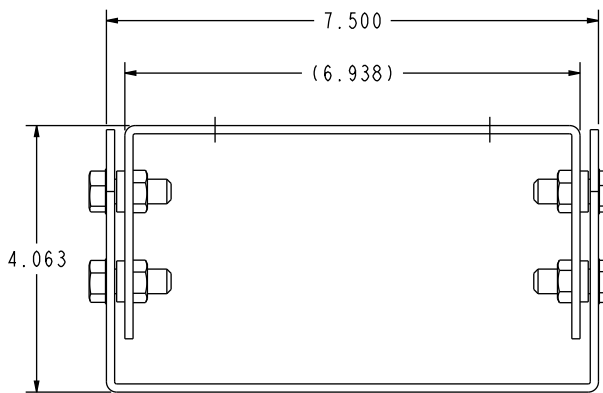

PRODUCT ID: 33302

Swivel Wall Mount Bracket

MODEL

SWM77

DIMENSIONS

4.063" H x 8.028" W x 3.5" D (est. 1.674 lbs)

CONSTRUCTION

Finish: Duranodic Bronze

Material: Formed 1/8" CNC routed aluminum. Holes for mounting sign pre-drilled.

Product View

NOTE: Sign image may not exactly represent the finished product. For illustration purposes only.

Signal-Tech
4985 Pittsburgh Ave.
Erie, PA 16509
Phone: (877) 547-9900
Fax: (814) 835-2300
Email: sales@signal-tech.com
Website: www.signal-tech.com