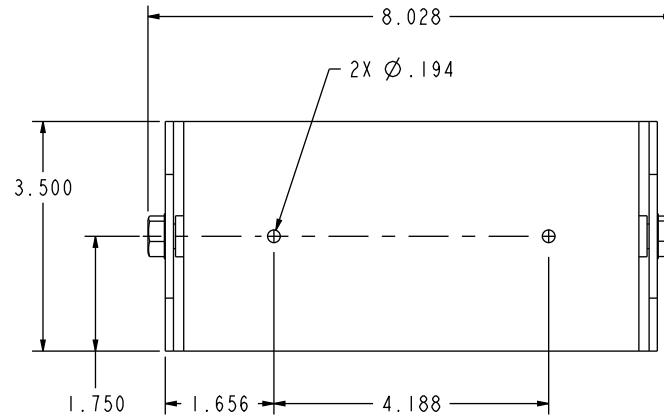

PRODUCT ID: 33302

Swivel Wall Mount Bracket

MODEL

SWM77

DIMENSIONS

4.063" H x 8.028" W x 3.5" D (est. 1.674 lbs)

CONSTRUCTION

Finish: Duranodic Bronze

Material: Formed 1/8" CNC routed aluminum. Holes for mounting sign pre-drilled.

Product View

NOTE: Sign image may not exactly represent the finished product. For illustration purposes only.

Signal-Tech
4985 Pittsburgh Ave.
Erie, PA 16509
Phone: (877) 547-9900
Fax: (814) 835-2300
Email: sales@signal-tech.com
Website: www.signal-tech.com