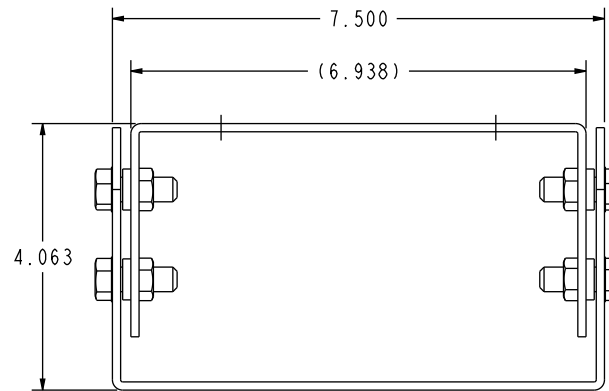

PRODUCT ID: 33302

Swivel Wall Mount Bracket

MODEL

SWM77

DIMENSIONS

4.063" H x 8.028" W x 3.5" D (est. 1.674 lbs)

CONSTRUCTION

Finish: Duranodic Bronze

Material: Formed 1/8" CNC routed aluminum. Holes for mounting sign pre-drilled.

Product View

NOTE: Sign image may not exactly represent the finished product. For illustration purposes only.

Signal-Tech
4985 Pittsburgh Ave.
Erie, PA 16509
Phone: (877) 547-9900
Fax: (814) 835-2300
Email: sales@signal-tech.com
Website: www.signal-tech.com