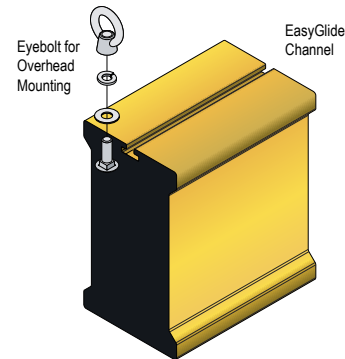

CONSTRUCTION

Faces: Single Faced Sign

Finish: Powder coated Traffic Yellow

IBar: Single piece extruded aluminum bar with end caps and (3) EasyGlide Adjustable Eyebolts for top mounting.

MESSAGE

Color: Black reflective vinyl (7803)

Signal-Tech

Proudly Made in the USA

Copyright (C) 2021 Signal-Tech

Product View

NOTE: Sign image may not exactly represent the finished product. For illustration purposes only.

Eyebolt Adjustable the Entire Length of Sign