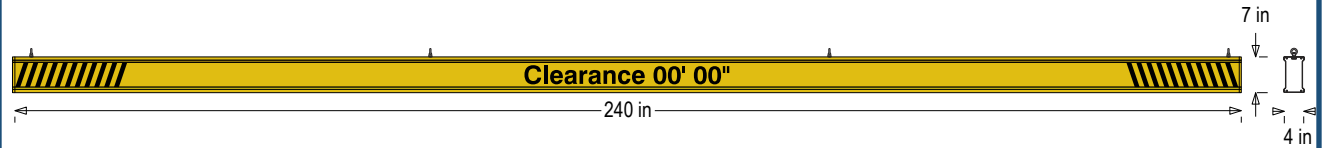

CONSTRUCTION

Faces: Single Faced Sign

Finish: Powder coated Traffic Yellow

IBar: Single piece extruded aluminum bar with end caps and (3) EasyGlide Adjustable Eyebolts for top mounting.

MESSAGE

Color: Black reflective vinyl (7803)

Signal-Tech

Proudly Made in the USA

Copyright (C) 2021 Signal-Tech

Product View

NOTE: Sign image may not exactly represent the finished product. For illustration purposes only.

Eyebolt Adjustable the Entire Length of Sign