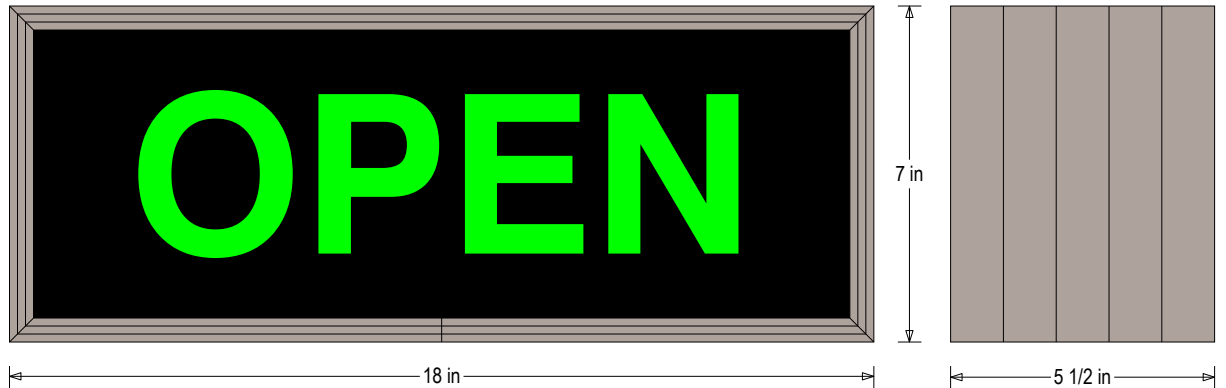

PRODUCT ID: 34097

Outdoor Blank-out LED Backlit Sign

MODEL

PHX718DGG-180

DIMENSIONS

7" H x 18" W x 5.5" D (est. 11.117 lbs)

CLASS

Class: PHX Series

Control Method: Switch (not included) or external relay.

CONSTRUCTION

Cabinet: Corrosion resistant, extruded aluminum frame. 5.5" deep, mitered construction.

Face Material: 1/8" thick, dark grey diffused acrylic

Faces: Double Faced Sign

Finish: Duranodic Bronze

Mounting Channel:

ELECTRICAL

Flashing: Not Included

Input Voltage: 120-277 VAC

UL/cUL Listed: Listed for wet locations

MESSAGE

Color: Black opaque

Font: Swiss 721 Bold BT

Illumination: Backlit with high intensity LEDs. Message blanks out when off

Sign Messages: See message table below

Product View

NOTE: Sign image may not exactly represent the finished product. For illustration purposes only.

Side A