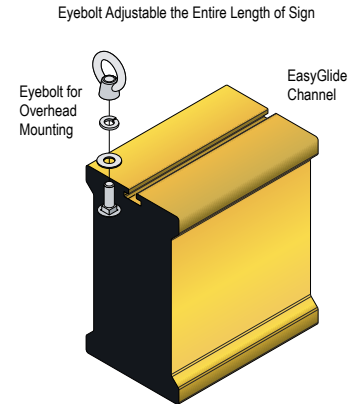

PRODUCT ID: 34881

Non-illuminated Bar

MODEL

IBAR7216B-604

DIMENSIONS

7" H x 216" W x 4" D (est. 50.824 lbs)

CLASS

Class: IBAR Series

CONSTRUCTION

Faces: Single Faced Sign

Finish: Powder coated Traffic Yellow

IBar: Single piece extruded aluminum bar with end caps and (3) EasyGlide Adjustable Eyebolts for top mounting.

MESSAGE

Color: Black reflective vinyl (7803)

Font: Swiss 721 Bold BT

Sign Messages: See message table below

MESSAGE	LED/COLOR	HEIGHT	AMPS

Clearance 00' 00"	Black Reflective Vinyl	3.75"	

NOTE: Above messages are independently controlled.

Signal-Tech

4985 Pittsburgh Ave.

Erie, PA 16509

Phone: (877) 547-9900

Fax: (814) 835-2300

Email: sales@signal-tech.com

Website: www.signal-tech.com

Signal-Tech

Proudly Made in the USA

Copyright (C) 2019 Signal-Tech

Product View

NOTE: Sign image may not exactly represent the finished product. For illustration purposes only.

REV 0 | 06192015 | AV