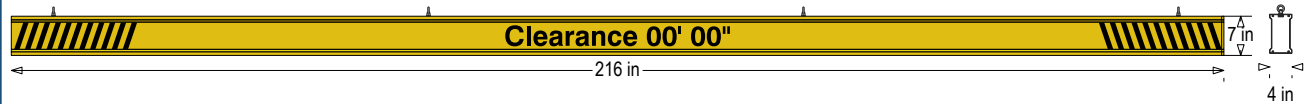

PRODUCT ID: 34881

Non-illuminated Bar

MODEL

IBAR7216B-604

DIMENSIONS

7" H x 216" W x 4" D (est. 50.824 lbs)

CLASS

Class: IBAR Series

CONSTRUCTION

Faces: Single Faced Sign

Finish: Powder coated Traffic Yellow

IBar: Single piece extruded aluminum bar with end caps and (3) EasyGlide Adjustable Eyebolts for top mounting.

MESSAGE

Color: Black reflective vinyl (7803)

Font: Swiss 721 Bold BT

Sign Messages: See message table below

MESSAGE	LED/COLOR	HEIGHT	AMPS

Clearance 00' 00"	Black Reflective Vinyl	3.75"	

NOTE: Above messages are independently controlled.

Signal-Tech

4985 Pittsburgh Ave.

Erie, PA 16509

Phone: (877) 547-9900

Fax: (814) 835-2300

Email: sales@signal-tech.com

Website: www.signal-tech.com

Signal-Tech

Proudly Made in the USA

Copyright (C) 2019 Signal-Tech

Product View

NOTE: Sign image may not exactly represent the finished product. For illustration purposes only.

REV 0 | 06192015 | AV