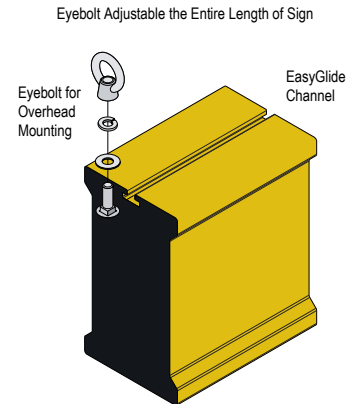

PRODUCT ID: 35132

Non-illuminated Bar

MODEL

IBAR7228B-604

DIMENSIONS

7" H x 228" W x 4" D (est. 53.522 lbs)

CLASS

Class: IBAR Series

CONSTRUCTION

Faces: Single Faced Sign

Finish: Powder coated Traffic Yellow

IBar: Single piece extruded aluminum bar with end caps and (3) EasyGlide Adjustable Eyebolts for top mounting.

MESSAGE

Color: Black reflective vinyl (7803)

Font: Swiss 721 Bold BT

Sign Messages: See message table below

MESSAGE	LED/COLOR	HEIGHT	AMPS

Clearance 00' 00"	Black Reflective Vinyl	3.75"	

NOTE: Above messages are independently controlled.

Signal-Tech

4985 Pittsburgh Ave.

Erie, PA 16509

Phone: (877) 547-9900

Fax: (814) 835-2300

Email: sales@signal-tech.com

Website: www.signal-tech.com

Signal-Tech

Proudly Made in the USA

Copyright (C) 2021 Signal-Tech

Product View

NOTE: Sign image may not exactly represent the finished product. For illustration purposes only.

REV 0 | 09072016 | amv