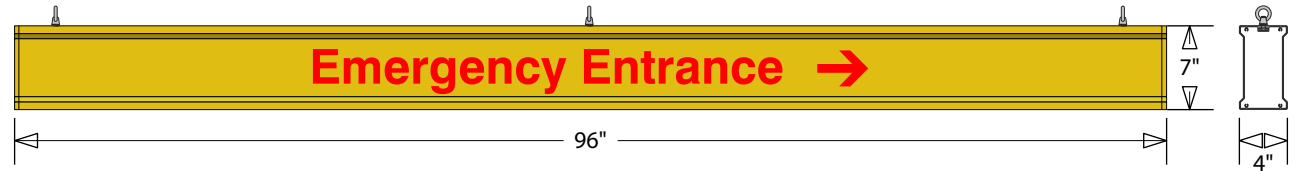

PRODUCT ID: 37168

Non-illuminated Bar

MODEL

IBAR796R-J431

DIMENSIONS

7" H x 96" W x 4" D (est. 23.844 lbs)

CLASS

Class: IBAR Series

CONSTRUCTION

Faces: Single Faced Sign

Finish: Powder coated Traffic Yellow

IBar: Single piece extruded aluminum bar with end caps and (3) EasyGlide Adjustable Eyebolts for top mounting.

MESSAGE

Color: Reflective vinyl, custom color (Red Reflective)

Font: Swiss 721 Bold BT

Sign Messages: See message table below

NOTE: Above messages are independently controlled.

Signal-Tech

4985 Pittsburgh Ave.

Erie, PA 16509

Phone: (877) 547-9900

Fax: (814) 835-2300

Email: sales@signal-tech.com

Website: www.signal-tech.com

Signal-Tech

Proudly Made in the USA

Copyright (C) 2019 Signal-Tech

Product View

NOTE: Sign image may not exactly represent the finished product. For illustration purposes only.