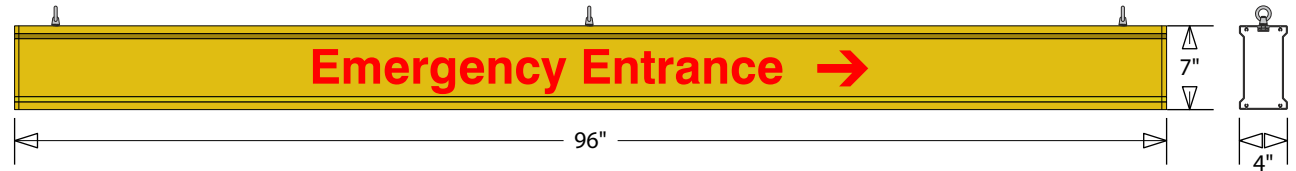

PRODUCT ID: 37168

Non-illuminated Bar

MODEL

IBAR796R-J431

DIMENSIONS

7" H x 96" W x 4" D (est. 23.844 lbs)

CLASS

Class: IBAR Series

CONSTRUCTION

Faces: Single Faced Sign

Finish: Powder coated Traffic Yellow

IBar: Single piece extruded aluminum bar with end caps and (3) EasyGlide Adjustable Eyebolts for top mounting.

MESSAGE

Color: Reflective vinyl, custom color (Red Reflective)

Font: Swiss 721 Bold BT

Sign Messages: See message table below

NOTE: Above messages are independently controlled.

Signal-Tech

4985 Pittsburgh Ave.

Erie, PA 16509

Phone: (877) 547-9900

Fax: (814) 835-2300

Email: sales@signal-tech.com

Website: www.signal-tech.com

Signal-Tech

Proudly Made in the USA

Copyright (C) 2021 Signal-Tech

Product View

NOTE: Sign image may not exactly represent the finished product. For illustration purposes only.