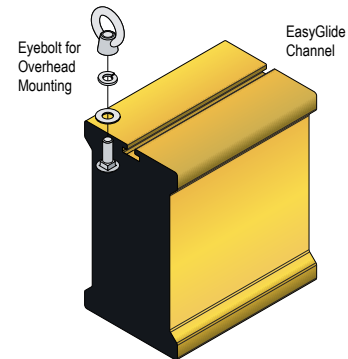

Eyebolt Adjustable the Entire Length of Sign