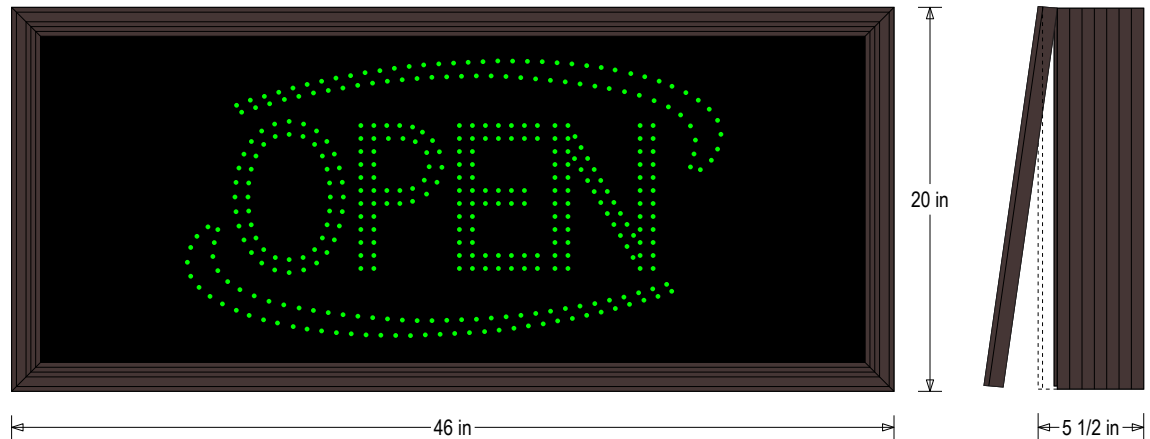

#### MESSAGE

Illumination: Super bright direct view LEDs. Message blanks out when off.

Sign Messages: See message table below

## Product View

NOTE: Sign image may not exactly represent the finished product. For illustration purposes only.

MESSAGE	LED/COLOR	HEIGHT	AMPS
OPEN w/Symbols	Green Wide Angle LED	7.5", 5.625"	0.293-0.127