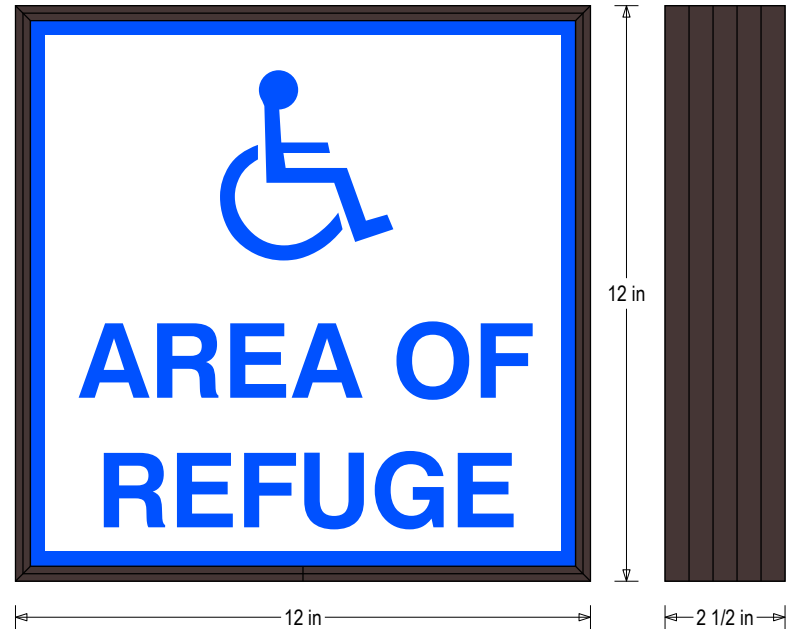

PRODUCT ID: 38830
Indoor LED Backlit Sign

MODEL
SBLF1212W-A356B/120-277VAC

DIMENSIONS
12" H x 12" W x 2.5" D (est. 3.004 lbs)

CLASS
Class: SBLF Series
Control Method: Switch (not included) or external relay.

MESSAGE	LED/COLOR	HEIGHT	AMPS
AREA OF REFUGE w/ Handicap Symbol	Blue Translucent	1.5"	0.115-0.050

NOTE: Above messages are independently controlled.

Signal-Tech
4985 Pittsburgh Ave.
Erie, PA 16509
Phone: (877) 547-9900
Fax: (814) 835-2300
Email: sales@signal-tech.com
Website: www.signal-tech.com

Product View

NOTE: Sign image may not exactly represent the finished product. For illustration purposes only.

Frame Detail