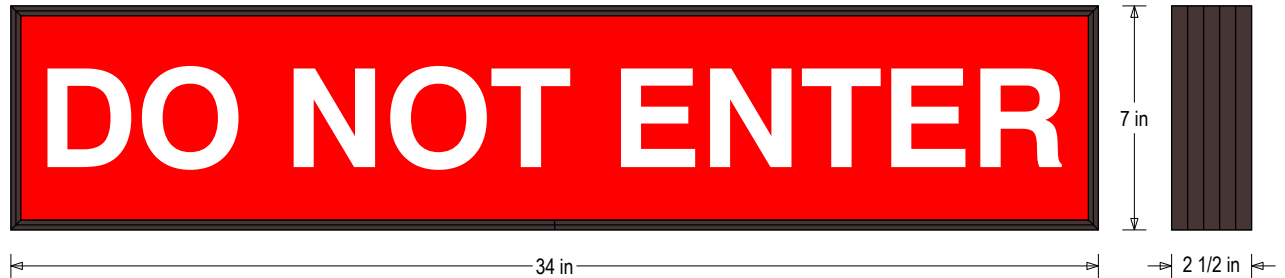

PRODUCT ID: 39005

Outdoor LED Backlit Sign

MODEL

PHXF734W-130R/120-277VAC

DIMENSIONS

7" H x 34" W x 2.5" D (est. 6.33 lbs)

CLASS

CLASS: PHXF Series

Control Method: Switch (not included) or external relay.

CONSTRUCTION

Back Construction: 0.050" Lift-n-Shift Back

Cabinet: 1-piece, corrosion resistant, extruded aluminum frame, 2.5" deep.

Face Material: 1/8" thick, impact modified acrylic (0000)

Faces: Single Faced Sign

Finish: Duranodic Bronze

Graphic: Printed graphic applied to surface

Mounting Channel: None

ELECTRICAL

Flashing: Not Included

Input Voltage: 120-277 VAC

UL/cUL Listed: Listed for wet locations

MESSAGE

Color: Red translucent

Font: Swiss 721 Bold BT

Illumination: White high intensity LED backlit. Message always visible.

Sign Messages: See message table below

Product View

NOTE: Sign image may not exactly represent the finished product. For illustration purposes only.