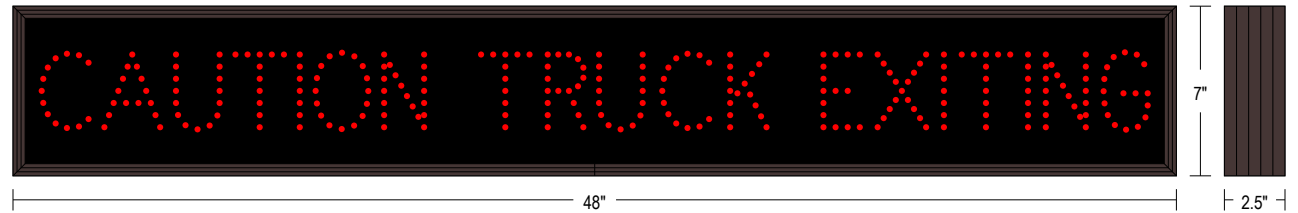

PRODUCT ID: 39038

Outdoor Blank-out LED Direct-view Sign

MODEL

TCL748R-J848/120-277VAC

DIMENSIONS

7" H x 48" W x 2.5" D (est. 11.153 lbs)

CLASS

CLASS: TCL Series

Control Method: Switch (not included) or external relay.

CONSTRUCTION

Cabinet: 1-piece, corrosion resistant, extruded aluminum frame, 2.5" deep.

Face Material: 1/8" impact resistant, smoke-tinted polycarbonate (5109)

Faces: Single Faced Sign

Finish: Duranodic Bronze

Mounting Channel: None

ELECTRICAL

Flashing: Not Included

Input Voltage: 120-277 VAC

UL/cUL Listed: Listed for wet locations

MESSAGE

Illumination: Super bright direct view LEDs. Message blanks out when off.

Sign Messages: See message table below

Product View

NOTE: Sign image may not exactly represent the finished product. For illustration purposes only.