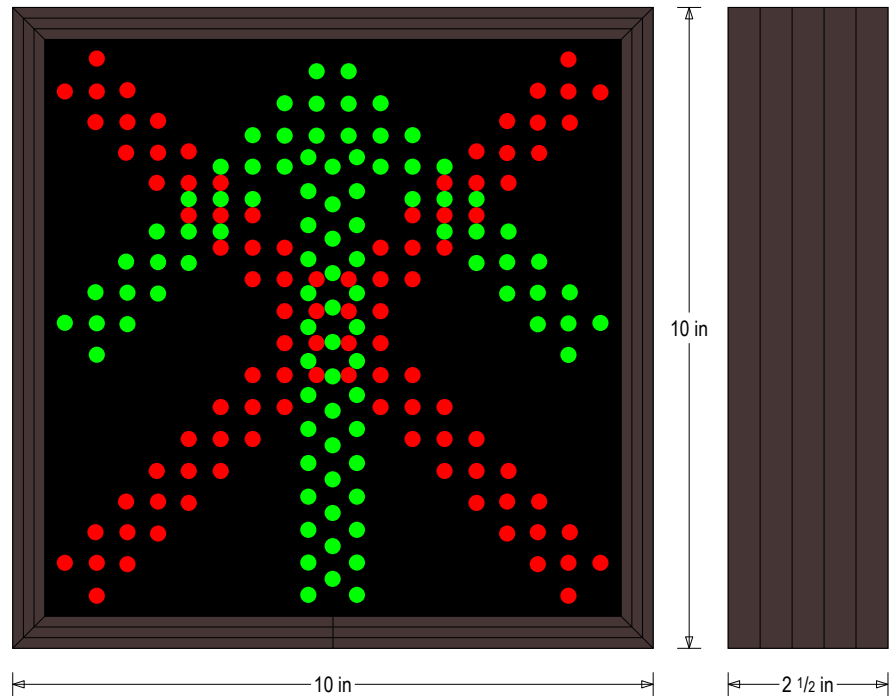

PRODUCT ID: 47632

Outdoor Blank-out LED Direct-view Sign

MODEL

TCL1010RG-I904TS/12-24VDC

DIMENSIONS

10" H x 10" W x 2.5" D (est. 2.013 lbs)

CLASS

CLASS: TCL Series

Control Method: Switch (not included) or external relay.

CONSTRUCTION

Cabinet: 1-piece, corrosion resistant, extruded all-weather frame, 2.5" deep.

Face Material: 1/8" impact resistant, smoke-tinted polycarbonate (5109)

Faces: Single Faced Sign

Finish: Duranodic Bronze

Mounting Channel: None

ELECTRICAL

Flashing: Not Included

Input Voltage: 12-24 VDC

UL/cUL Listed: Listed for wet locations

MESSAGE

Illumination: Super bright direct view LEDs. Message blanks out when off.

Sign Messages: See message table below

MESSAGE	LED/COLOR	HEIGHT	AMPS
X	Red Wide Angle LED	8.375"	0.480-0.240
Up Arrow	Green Wide Angle LED	8.125"	0.747-0.373

NOTE: Above messages are independently controlled.

Signal-Tech

4985 Pittsburgh Ave.

Erie, PA 16509

Phone: (877) 547-9900

Fax: (814) 835-2300

Email: sales@signal-tech.com

Website: www.signal-tech.com

Proudly Made in the USA

Product View

NOTE: Sign image may not exactly represent the finished product. For illustration purposes only.