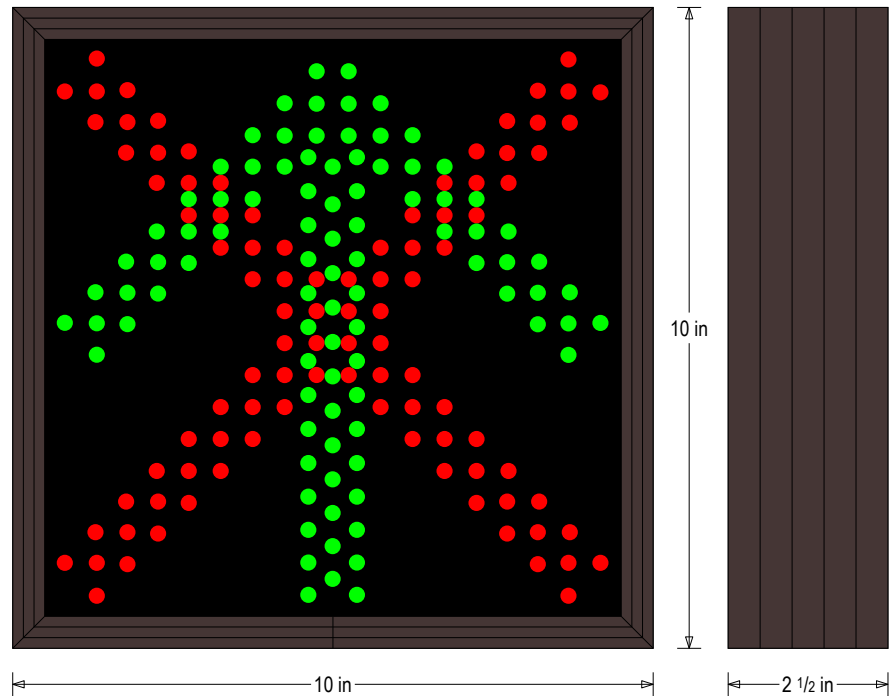

PRODUCT ID: 47642

Outdoor Blank-out LED Direct-view Sign

MODEL

TCL1010RG-I904TS/120-277VAC

DIMENSIONS

10" H x 10" W x 2.5" D (est. 3.405 lbs)

CLASS

CLASS: TCL Series

Faces: Single Faced Sign

Finish: Duranodic Bronze

Mounting Channel: None

ELECTRICAL

Flashing: Not Included

Input Voltage: 120-277 VAC

UL/cUL Listed: Listed for wet locations

MESSAGE

Illumination: Super bright direct view LEDs. Message blanks out when off.

Sign Messages: See message table below

Product View

NOTE: Sign image may not exactly represent the finished product. For illustration purposes only.

MESSAGE	LED/COLOR	HEIGHT	AMPS
X	Red Wide Angle LED	8.375"	0.048-0.021
Up Arrow	Green Wide Angle LED	8.125"	0.075-0.032

NOTE: Above messages are independently controlled.

Sample Display Options

Frame Detail