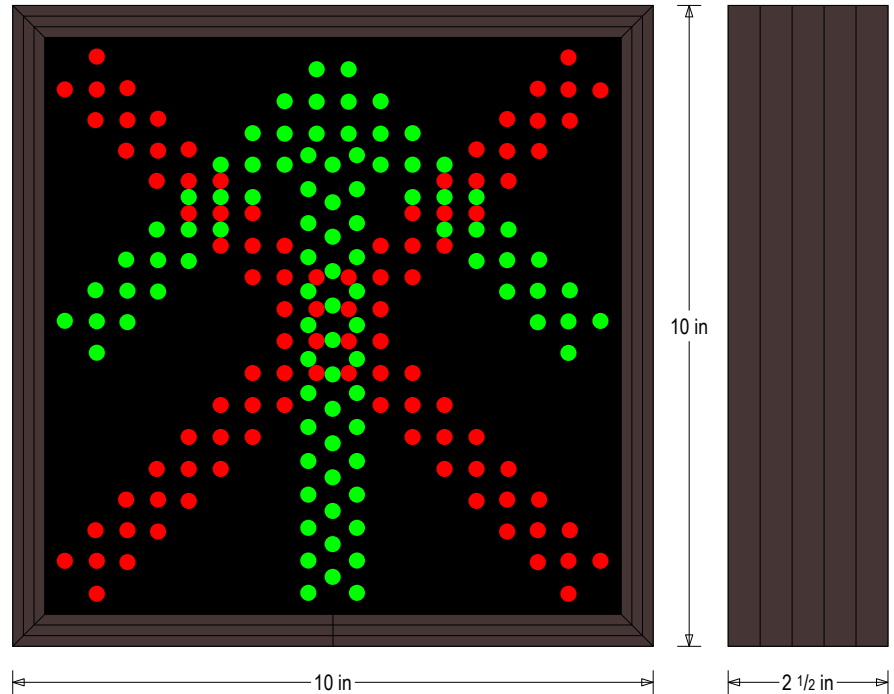

PRODUCT ID: 47642

Outdoor Blank-out LED Direct-view Sign

MODEL

TCL1010RG-I904TS/120-277VAC

DIMENSIONS

10" H x 10" W x 2.5" D (est. 3.298 lbs)

CLASS

CLASS: TCL Series

Control Method: Switch (not included) or external relay.

CONSTRUCTION

Back Construction: 0.050" Lift-n-Shift Back

Cabinet: 1-piece, corrosion resistant, extruded aluminum frame, 2.5" deep.

Face Material: 1/8" impact resistant, smoke-tinted polycarbonate (5109)

Faces: Single Faced Sign

Finish: Duranodic Bronze

Mounting Channel: None

ELECTRICAL

Flashing: Not Included

Input Voltage: 120-277 VAC

Photodimming: None

UL/cUL Listed: Listed for wet locations

MESSAGE

Illumination: Super bright direct view LEDs. Message blanks out when off.

Sign Messages: See message table below

MESSAGE	LED/COLOR	HEIGHT	AMPS
X	Red Wide Angle LED	8.375"	0.048-0.021
Up Arrow	Green Wide Angle LED	8.125"	0.075-0.032

NOTE: Above messages are independently controlled.

Signal-Tech

4985 Pittsburgh Ave.

Erie, PA 16509

Phone: (877) 547-9900

Fax: (814) 835-2300

Email: sales@signal-tech.com

Website: www.signal-tech.com

Product View

NOTE: Sign image may not exactly represent the finished product. For illustration purposes only.