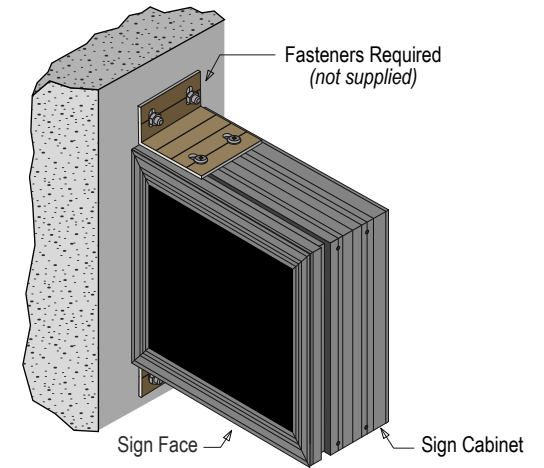

PRODUCT ID: 47965

Universal Mount

MODEL

UNI-750

DIMENSIONS

2" H x 4" W x 4.5" D (est. 0.96 lbs)

CONSTRUCTION

Finish: Duranodic Bronze

Material: 1/8" thick aluminum L-shaped bracket, pre-drilled for attachment.

Product View

NOTE: Sign image may not exactly represent the finished product. For illustration purposes only.

Signal-Tech
4985 Pittsburgh Ave.
Erie, PA 16509
Phone: (877) 547-9900
Fax: (814) 835-2300
Email: sales@signal-tech.com
Website: www.signal-tech.com