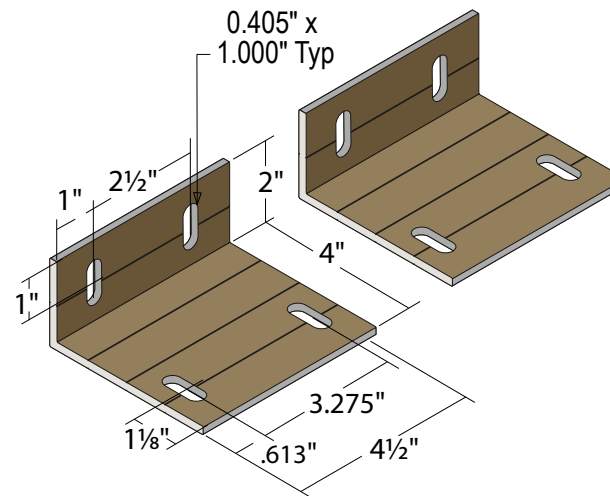

PRODUCT ID: 47965

Universal Mount

MODEL

UNI-750

DIMENSIONS

2" H x 4" W x 4.5" D (est. 0.96 lbs)

CONSTRUCTION

Finish: Duranodic Bronze

Material: 3/16" thick aluminum L-shaped bracket, pre-drilled for attachment.

Product View

NOTE: Sign image may not exactly represent the finished product. For illustration purposes only.

Signal-Tech
4985 Pittsburgh Ave.
Erie, PA 16509
Phone: (877) 547-9900
Fax: (814) 835-2300
Email: sales@signal-tech.com
Website: www.signal-tech.com