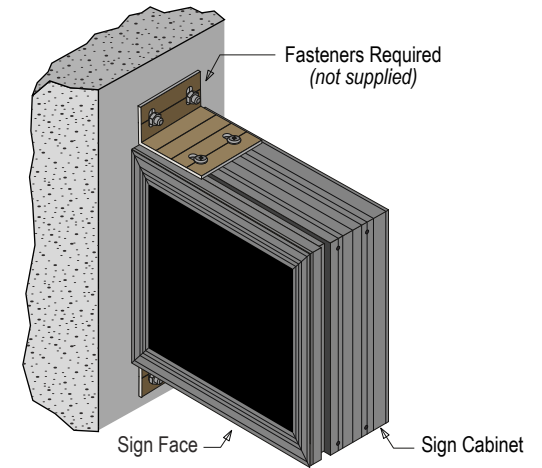

PRODUCT ID: 47965

Universal Mount

MODEL

UNI-750

DIMENSIONS

2" H x 4" W x 4.5" D (est. 0.96 lbs)

CONSTRUCTION

Finish: Duranodic Bronze

Material: 3/16" thick aluminum L-shaped bracket, pre-drilled for attachment.

Product View

NOTE: Sign image may not exactly represent the finished product. For illustration purposes only.

Signal-Tech
4985 Pittsburgh Ave.
Erie, PA 16509
Phone: (877) 547-9900
Fax: (814) 835-2300
Email: sales@signal-tech.com
Website: www.signal-tech.com