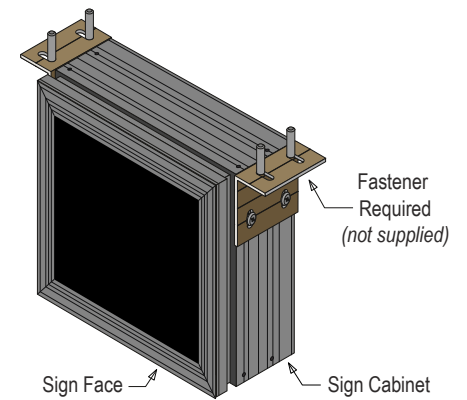

PRODUCT ID: 47965

Universal Mount

MODEL

UNI-750

DIMENSIONS

2" H x 4" W x 4.5" D (est. 0.96 lbs)

CONSTRUCTION

Finish: Duranodic Bronze

Material: 3/16" thick aluminum L-shaped bracket, pre-drilled for attachment.

Product View

NOTE: Sign image may not exactly represent the finished product. For illustration purposes only.

Signal-Tech
4985 Pittsburgh Ave.
Erie, PA 16509
Phone: (877) 547-9900
Fax: (814) 835-2300
Email: sales@signal-tech.com
Website: www.signal-tech.com