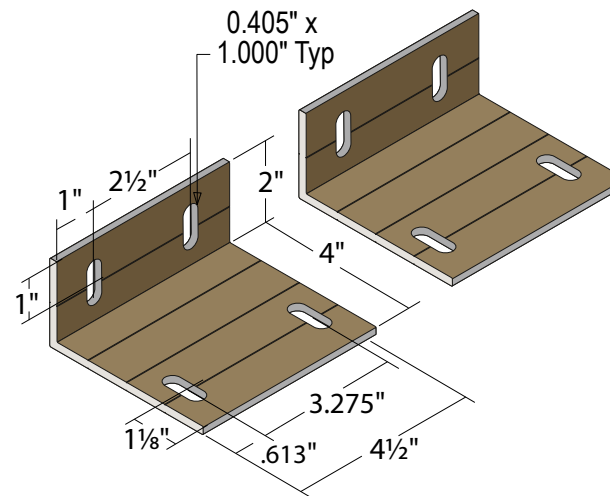

PRODUCT ID: 47965

Universal Mount

MODEL

UNI-750

DIMENSIONS

2" H x 4" W x 4.5" D (est. 0.96 lbs)

CONSTRUCTION

Finish: Duranodic Bronze

Material: 1/8" thick aluminum L-shaped bracket, pre-drilled for attachment.

Product View

NOTE: Sign image may not exactly represent the finished product. For illustration purposes only.

Signal-Tech
4985 Pittsburgh Ave.
Erie, PA 16509
Phone: (877) 547-9900
Fax: (814) 835-2300
Email: sales@signal-tech.com
Website: www.signal-tech.com