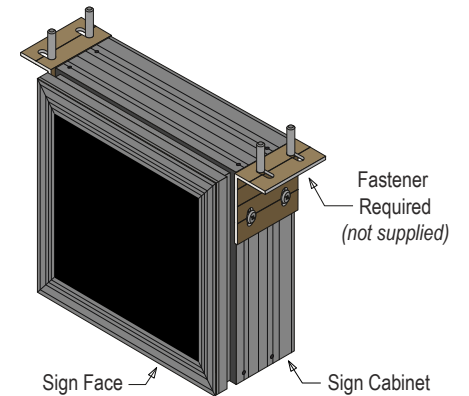

PRODUCT ID: 47965

Universal Mount

MODEL

UNI-750

DIMENSIONS

2" H x 4" W x 4.5" D (est. 0.96 lbs)

CONSTRUCTION

Finish: Duranodic Bronze

Material: 1/8" thick aluminum L-shaped bracket, pre-drilled for attachment.

Product View

NOTE: Sign image may not exactly represent the finished product. For illustration purposes only.

Signal-Tech
4985 Pittsburgh Ave.
Erie, PA 16509
Phone: (877) 547-9900
Fax: (814) 835-2300
Email: sales@signal-tech.com
Website: www.signal-tech.com