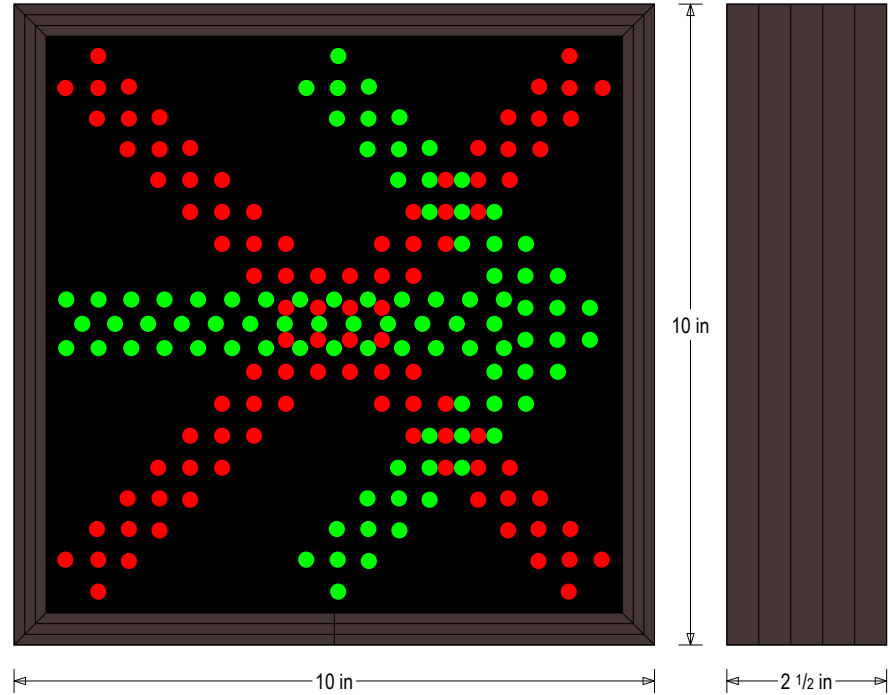

PRODUCT ID: 48869

Outdoor Blank-out LED Direct-view Sign

MODEL

TCL1010RG-B738TS/120-277VAC

DIMENSIONS

10" H x 10" W x 2.5" D (est. 1.916 lbs)

CLASS

CLASS: TCL Series

Control Method: Switch (not included) or external relay.

CONSTRUCTION

Cabinet: 1-piece, corrosion resistant, extruded all-weather frame, 2.5" deep.

Face Material: 1/8" impact resistant, smoke-tinted polycarbonate (5109)

Faces: Single Faced Sign

Finish: Duranodic Bronze

Mounting Channel: None

ELECTRICAL

Flashing: Not Included

Input Voltage: 120-277 VAC

UL/cUL Listed: Listed for wet locations

MESSAGE

Illumination: Super bright direct view LEDs. Message blanks out when off.

Sign Messages: See message table below

MESSAGE	LED/COLOR	HEIGHT	AMPS
X	Red Wide Angle LED	8.375"	0.048-0.021
Right Arrow	Green Wide Angle LED	8.375"	0.075-0.032

NOTE: Above messages are independently controlled.

Signal-Tech

4985 Pittsburgh Ave.

Erie, PA 16509

Phone: (877) 547-9900

Fax: (814) 835-2300

Email: sales@signal-tech.com

Website: www.signal-tech.com

Proudly Made in the USA

Product View

NOTE: Sign image may not exactly represent the finished product. For illustration purposes only.