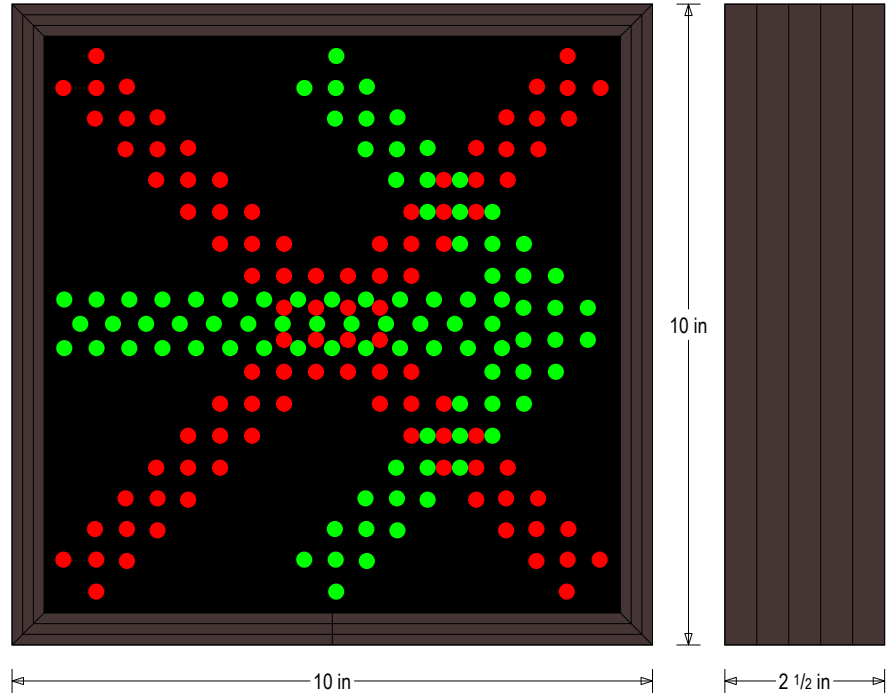

PRODUCT ID: 48869

Outdoor Blank-out LED Direct-view Sign

MODEL

TCL1010RG-B738TS/120-277VAC

DIMENSIONS

10" H x 10" W x 2.5" D (est. 3.298 lbs)

CLASS

CLASS: TCL Series

Control Method: Switch (not included) or external relay.

CONSTRUCTION

Back Construction: 0.050" Lift-n-Shift Back

Cabinet: 1-piece, corrosion resistant, extruded aluminum frame, 2.5" deep.

Face Material: 1/8" impact resistant, smoke-tinted polycarbonate (5109)

Faces: Single Faced Sign

Finish: Duranodic Bronze

Mounting Channel: None

ELECTRICAL

Flashing: Not Included

Input Voltage: 120-277 VAC

Photodimming: None

UL/cUL Listed: Listed for wet locations

MESSAGE

Illumination: Super bright direct view LEDs. Message blanks out when off.

Sign Messages: See message table below

MESSAGE	LED/COLOR	HEIGHT	AMPS
X	Red Wide Angle LED	8.375"	0.048-0.021
Right Arrow	Green Wide Angle LED	8.375"	0.075-0.032

NOTE: Above messages are independently controlled.

Signal-Tech

4985 Pittsburgh Ave.

Erie, PA 16509

Phone: (877) 547-9900

Fax: (814) 835-2300

Email: sales@signal-tech.com

Website: www.signal-tech.com

Product View

NOTE: Sign image may not exactly represent the finished product. For illustration purposes only.