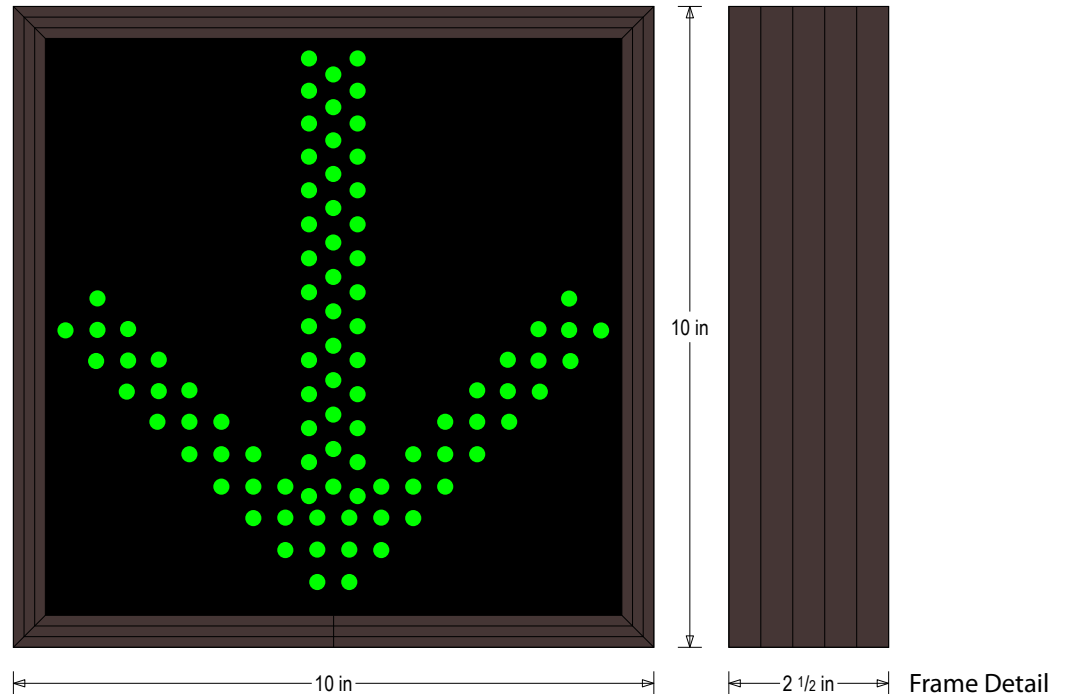

PRODUCT ID: 49033

Outdoor Blank-out LED Direct-view Sign

MODEL

TCL1010G-A437TS/12-24VDC

DIMENSIONS

10" H x 10" W x 2.5" D (est. 3.298 lbs)

CLASS

CLASS: TCL Series

Faces: Single Faced Sign

Finish: Duranodic Bronze

Mounting Channel: None

ELECTRICAL

Flashing: Not Included

Input Voltage: 12-24 VDC

UL/cUL Listed: Listed for wet locations

MESSAGE

Illumination: Super bright direct view LEDs. Message blanks out when off.

Sign Messages: See message table below

Product View

NOTE: Sign image may not exactly represent the finished product. For illustration purposes only.