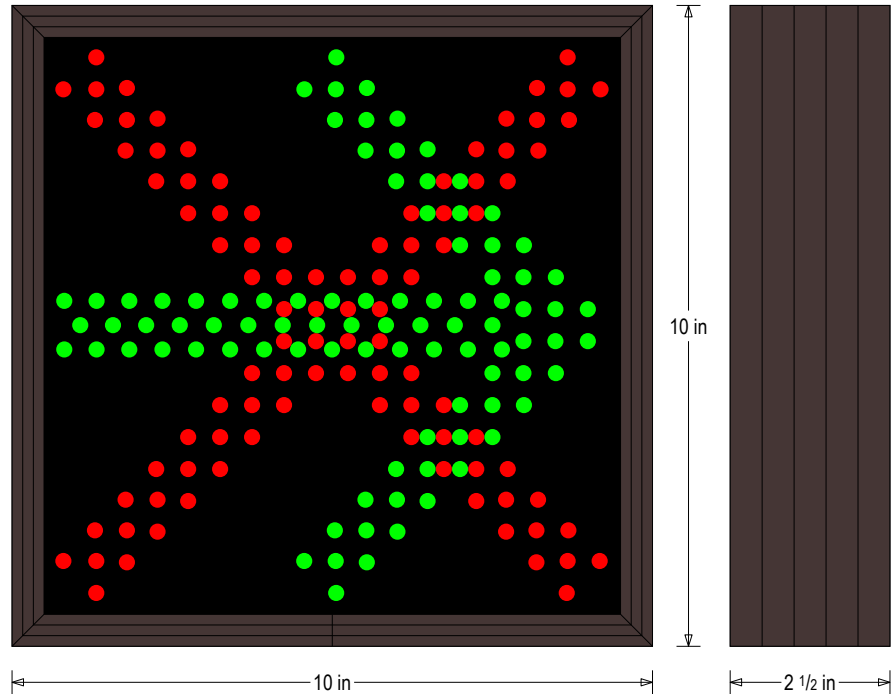

PRODUCT ID: 49035

Outdoor Blank-out LED Direct-view Sign

MODEL

TCL1010RG-B738TS/12-24VDC

DIMENSIONS

10" H x 10" W x 2.5" D (est. 3.495 lbs)

CLASS

CLASS: TCL Series

Control Method: Switch (not included) or external relay.

CONSTRUCTION

Back Construction: 0.050" Lift-n-Shift Back

Cabinet: 1-piece, corrosion resistant, extruded aluminum frame, 2.5" deep.

Face Material: 1/8" impact resistant, smoke-tinted polycarbonate (5109)

Faces: Single Faced Sign

Finish: Duranodic Bronze

Mounting Channel: None

ELECTRICAL

Flashing: Not Included

Input Voltage: 12-24 VDC

Photodimming: None

UL/cUL Listed: Listed for wet locations

MESSAGE

Illumination: Super bright direct view LEDs. Message blanks out when off.

Sign Messages: See message table below

MESSAGE	LED/COLOR	HEIGHT	AMPS
X	Red Wide Angle LED	8.375"	0.480-0.240
Right Arrow	Green Wide Angle LED	8.375"	0.747-0.373

NOTE: Above messages are independently controlled.

Signal-Tech

4985 Pittsburgh Ave.

Erie, PA 16509

Phone: (877) 547-9900

Fax: (814) 835-2300

Email: sales@signal-tech.com

Website: www.signal-tech.com

Product View

NOTE: Sign image may not exactly represent the finished product. For illustration purposes only.