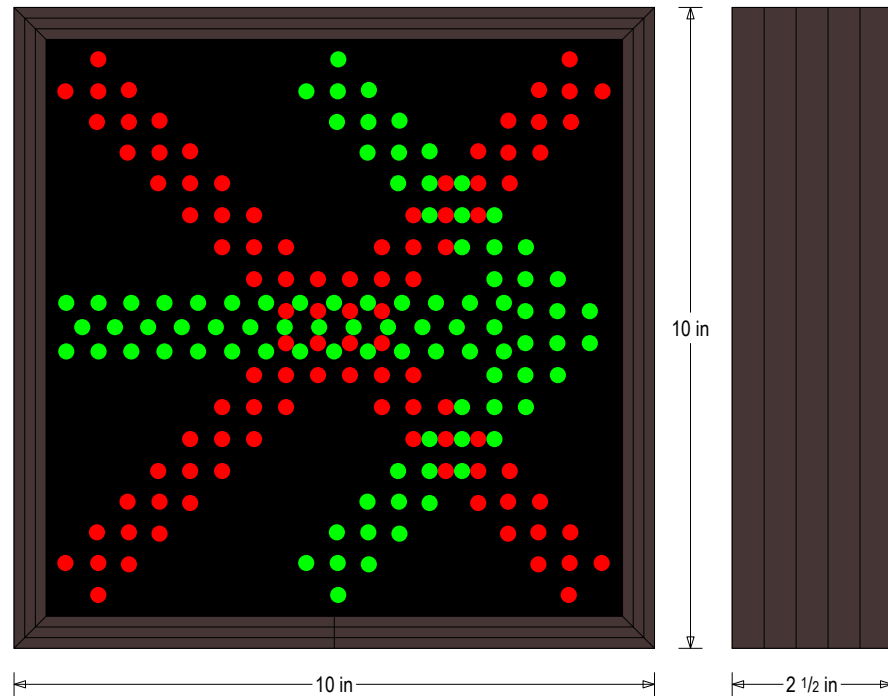

PRODUCT ID: 49035

Outdoor Blank-out LED Direct-view Sign

MODEL

TCL1010RG-B738TS/12-24VDC

DIMENSIONS

10" H x 10" W x 2.5" D (est. 3.405 lbs)

CLASS

CLASS: TCL Series

Faces: Single Faced Sign

Finish: Duranodic Bronze

Mounting Channel: None

ELECTRICAL

Flashing: Not Included

Input Voltage: 12-24 VDC

UL/cUL Listed: Listed for wet locations

MESSAGE

Illumination: Super bright direct view LEDs. Message blanks out when off.

Sign Messages: See message table below

Product View

NOTE: Sign image may not exactly represent the finished product. For illustration purposes only.

MESSAGE	LED/COLOR	HEIGHT	AMPS
X	Red Wide Angle LED	8.375"	0.480-0.240
Right Arrow	Green Wide Angle LED	8.375"	0.747-0.373

NOTE: Above messages are independently controlled.

Sample Display Options

Frame Detail