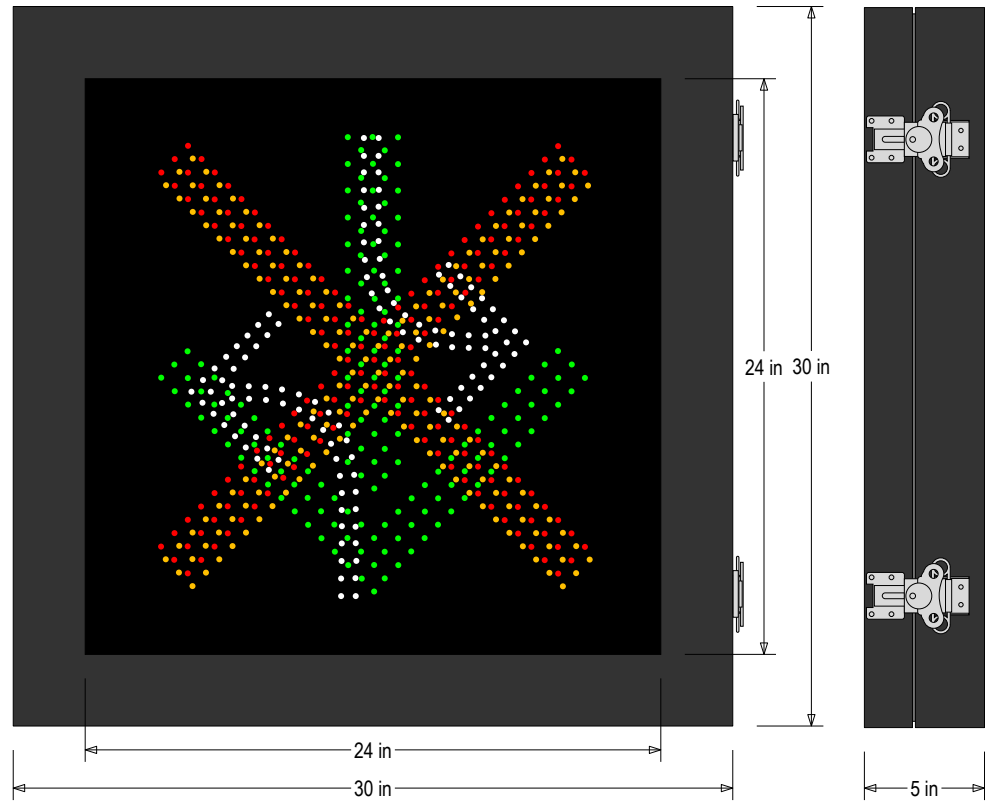

MODEL
DOT3030RAGW-M786TS/100-240VAC

DIMENSIONS
30" H x 30" W x 5.13" D (est. 55.004 lbs)

CLASS
Class: DOT Series
Control Method: Switch (not included) or external relay.

CONSTRUCTION
Cabinet: Extruded aluminum cabinet with welded seams, NEMA 4X rated/IP66.
Hinged door with 1" silicone gasket, tool-less stainless-steel latches. 5.0" Deep.
Face Material: Replaceable 1/4" thick smoke-tinted polycarbonate (5109)
Faces: Single Faced Sign
Finish: Powdercoat Black
Integral Hood: Optional hood available
Mounting Channel: None

ELECTRICAL
Input Voltage: 100-240 VAC
Photodimming: (3) Redundant fail-safe photocells for auto photodimming
Power Supplies: Redundant
UL/cUL Listed: Listed for wet locations

MESSAGE
Illumination: Super bright direct view LEDs. Message blanks out when off.
Sign Messages: See message table below

MESSAGE	LED/COLOR	HEIGHT	AMPS
X	Red Narrow Angle LED	17.875"	0.104-0.043
X	Amber Narrow Angle LED	17.875"	0.104-0.043
Down Arrow	Green Narrow Angle LED	18.875"	0.152-0.063
Center Lane Veering Arrows	White Narrow Angle LED	19.125"	0.122-0.051

NOTE: Above messages are independently controlled.

Signal-Tech
4985 Pittsburgh Ave.
Erie, PA 16509
Phone: (877) 547-9900
Fax: (814) 835-2300
Email: sales@signal-tech.com
Website: www.signal-tech.com

Product View

NOTE: Sign image may not exactly represent the finished product. For illustration purposes only.