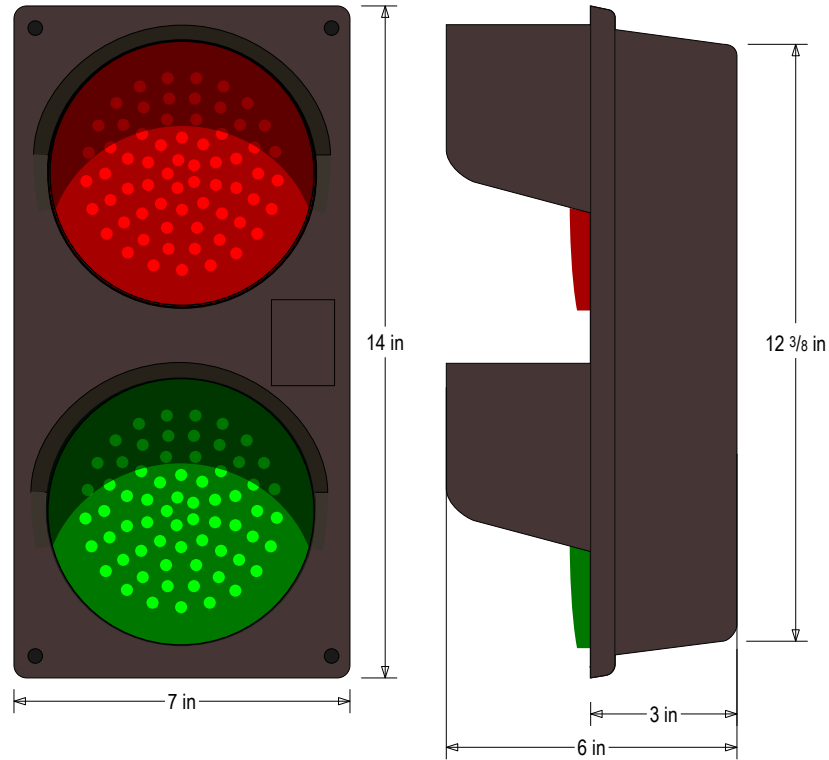

PRODUCT ID: 50937
LED Traffic Controller

MODEL
TCILV-RG/120-277VAC

DIMENSIONS
14" H x 7" W x 6" D (est. 3.409 lbs)

CLASS
Class: TCIL Series

CLASS
Control Method: Switch (not included) or external relay.

CONSTRUCTION
Cabinet: Injection molded impact resistant polycarbonate housing and hood
Faces: Single Faced Sign
Finish: Duranodic Bronze
Lens: Left or Top: Red Impact resistant tinted Lexan®
Lens: Right or Bottom: Green Impact resistant tinted Lexan®

ELECTRICAL
Flashing: Not Included
Input Voltage: 120-277 VAC
UL/cUL Listed: Listed for wet locations

MESSAGE
Illumination: Super bright direct-view LEDs on replaceable circuit board.
Sign Messages: See message table below

MESSAGE	LED/COLOR	HEIGHT	AMPS
Red Indicator Dot	Red Wide Angle LED	4.0"	0.036-0.015
Green Indicator Dot	Green Wide Angle LED	4.0"	0.057-0.025

NOTE: Above messages are independently controlled.

Signal-Tech
4985 Pittsburgh Ave.
Erie, PA 16509
Phone: (877) 547-9900
Fax: (814) 835-2300
Email: sales@signal-tech.com
Website: www.signal-tech.com

Product View

NOTE: Sign image may not exactly represent the finished product. For illustration purposes only.

Sample Display Options