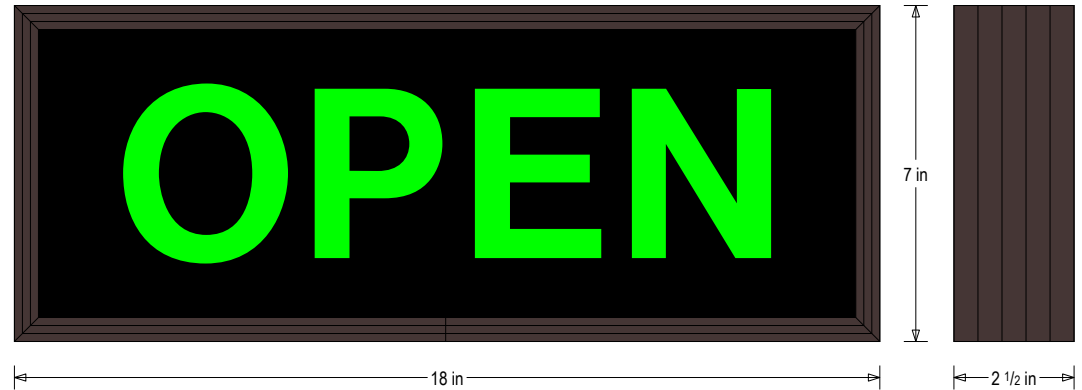

PRODUCT ID: 51940

Outdoor Blank-out LED Backlit Sign

MODEL

PHX718G-180/12-24VDC

DIMENSIONS

7" H x 18" W x 2.25" D (est. 3.972 lbs)

CLASS

Class: PHX Series

Control Method: Switch (not included) or external relay.

CONSTRUCTION

Cabinet: 1-piece, corrosion resistant, extruded all-weather frame, 2.25" deep.

Face Material: 1/8" thick, dark grey diffused acrylic

Faces: Single Faced Sign

Finish: Duranodic Bronze

Mounting Channel: None

ELECTRICAL

Flashing: Not Included

Input Voltage: 12-24 VDC

UL/cUL Listed: Listed for wet locations

MESSAGE

Color: Black opaque

Font: Swiss 721 Bold BT

Illumination: Backlit with high intensity LEDs. Message blanks out when off

Sign Messages: See message table below

NOTE: Above messages are independently controlled.

Signal-Tech

4985 Pittsburgh Ave.

Erie, PA 16509

Phone: (877) 547-9900

Fax: (814) 835-2300

Email: sales@signal-tech.com

Website: www.signal-tech.com

Proudly Made in the USA

Product View

NOTE: Sign image may not exactly represent the finished product. For illustration purposes only.