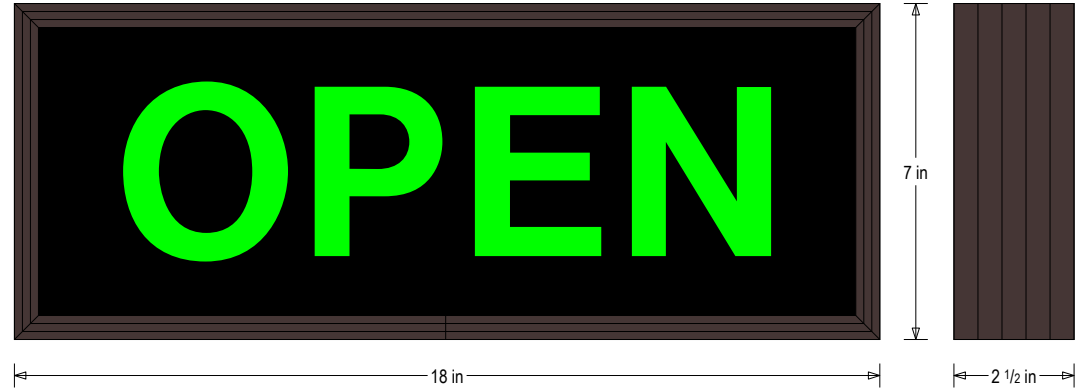

PRODUCT ID: 51940

Outdoor Blank-out LED Backlit Sign

MODEL

PHX718G-180/12-24VDC

DIMENSIONS

7" H x 18" W x 2.5" D (est. 3.921 lbs)

CLASS

Class: PHX Series

Control Method: Switch (not included) or external relay.

CONSTRUCTION

Back Construction: 0.050" Lift-n-Shift Back

Cabinet: 1-piece, corrosion resistant, extruded aluminum frame, 2.5" deep.

Face Material: 1/8" thick, dark grey diffused acrylic

Faces: Single Faced Sign

Finish: Duranodic Bronze

Graphic: Printed graphic applied to surface

Mounting Channel: None

ELECTRICAL

Flashing: Not Included

Input Voltage: 12-24 VDC

UL/cUL Listed: Listed for wet locations

MESSAGE

Color: Black opaque

Font: Swiss 721 Bold BT

Illumination: Backlit with high intensity LEDs. Message blanks out when off

Sign Messages: See message table below

NOTE: Above messages are independently controlled.

Signal-Tech

4985 Pittsburgh Ave.

Erie, PA 16509

Phone: (877) 547-9900

Fax: (814) 835-2300

Email: sales@signal-tech.com

Website: www.signal-tech.com

Product View

NOTE: Sign image may not exactly represent the finished product. For illustration purposes only.