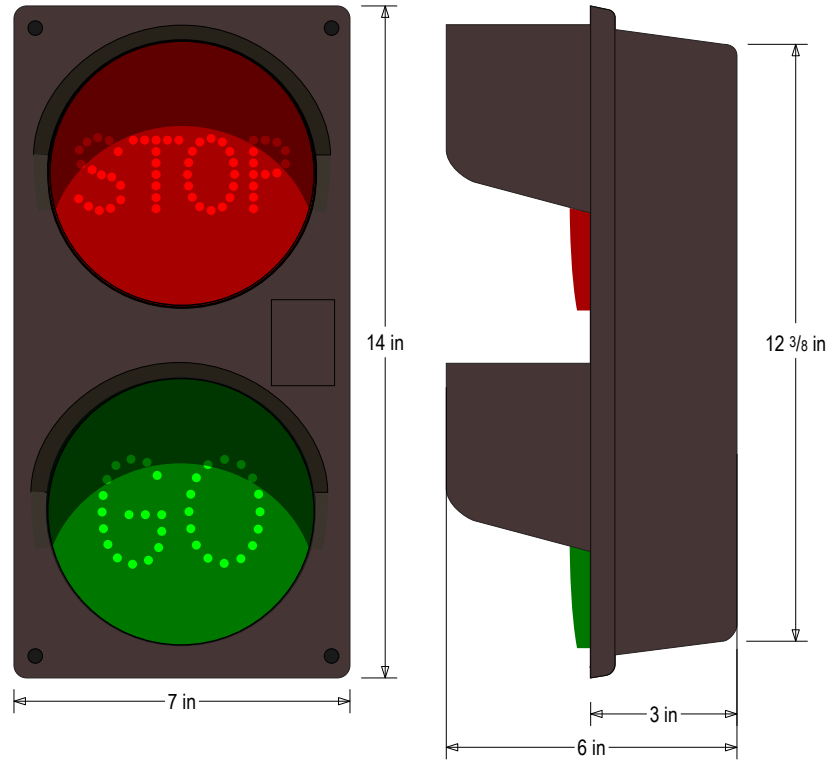

PRODUCT ID: 52177
LED Traffic Controller

MODEL
TCILV-RG-A203/120-277VAC

DIMENSIONS
14" H x 7" W x 6" D (est. 4.355 lbs)

CLASS
Class: TCIL Series

CLASS
Control Method: Switch (not included) or external relay.

CONSTRUCTION
Cabinet: Injection molded impact resistant polycarbonate housing and hood
Faces: Single Faced Sign
Finish: Duranodic Bronze
Lens: Left or Top: Red Impact resistant tinted Lexan®
Lens: Right or Bottom: Green Impact resistant tinted Lexan®

ELECTRICAL
Flashing: Not Included
Input Voltage: 120-277 VAC
UL/cUL Listed: Listed for wet locations

MESSAGE
Illumination: Super bright direct-view LEDs on replaceable circuit board.
Sign Messages: See message table below

MESSAGE	LED/COLOR	HEIGHT	AMPS
STOP	Red Wide Angle LED	1.5"	0.029-0.012
GO	Green Wide Angle LED	2.0"	0.029-0.012

NOTE: Above messages are independently controlled.

Signal-Tech
4985 Pittsburgh Ave.
Erie, PA 16509
Phone: (877) 547-9900
Fax: (814) 835-2300
Email: sales@signal-tech.com
Website: www.signal-tech.com

Proudly Made in the USA

Product View

NOTE: Sign image may not exactly represent the finished product. For illustration purposes only.