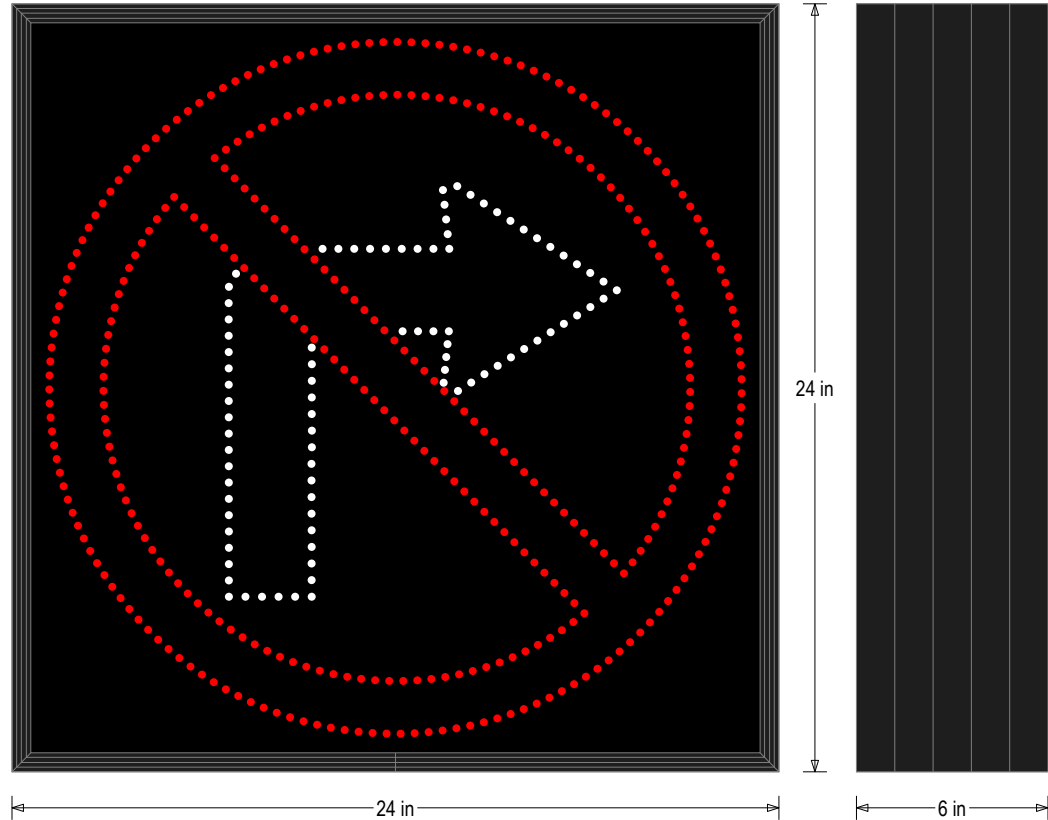

PRODUCT ID: 53909

Traffic-Grade LED Blank-Out Sign

MODEL

STR2424RW-A049

DIMENSIONS

24" H x 24" W x 6" D (est. 30.547 lbs)

CLASS

Class: STO Class

Faces: Single Faced Sign

Finish: Black

Mounting Channel: None

ELECTRICAL

Flashing: Not Included

Input Voltage: 120-277 VAC

UL/cUL Listed: Listed for wet locations

MESSAGE

Illumination: Super bright direct view LEDs. Message blanks out when off.

Sign Messages: See message table below

Product View

NOTE: Sign image may not exactly represent the finished product. For illustration purposes only.

MESSAGE	LED/COLOR	HEIGHT	AMPS
No Right Turn Symbol	Red, White Narrow Angle LED	21.625", 12.875"	0.243-0.105

NOTE: Above messages are independently controlled.

Signal-Tech

4985 Pittsburgh Ave.

Erie, PA 16509