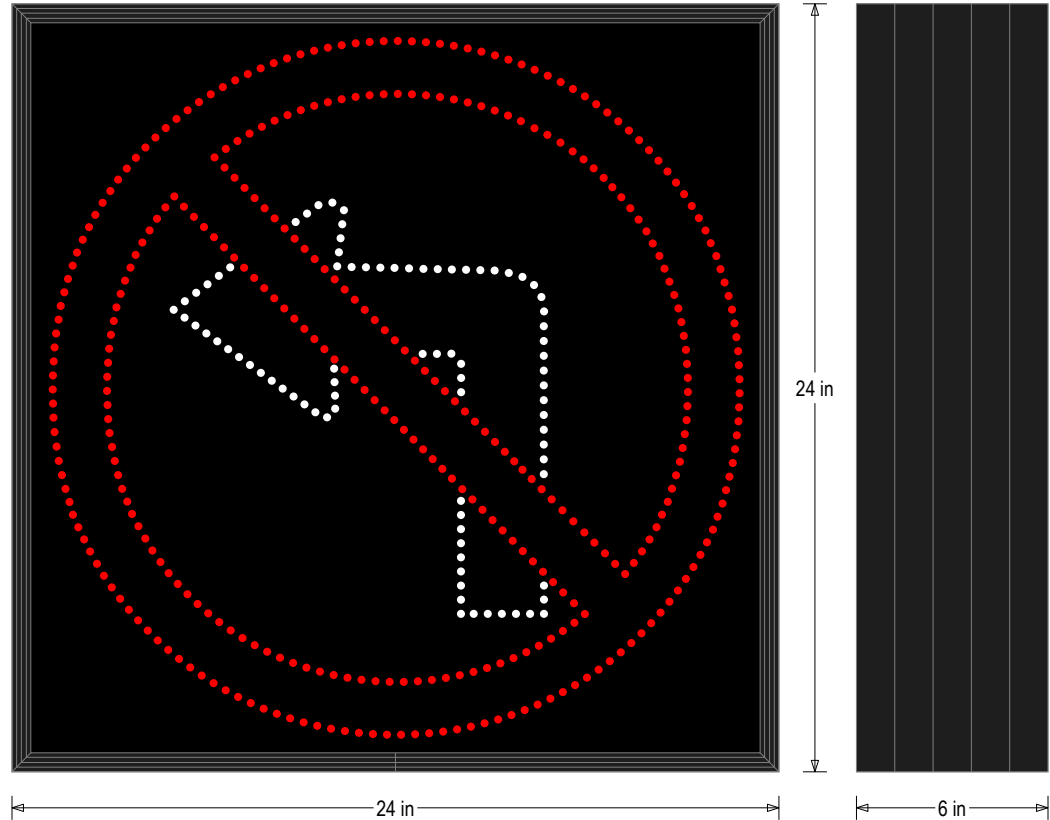

PRODUCT ID: 54000

Traffic-Grade LED Blank-Out Sign

MODEL

STR2424RW-626/120-277VAC

DIMENSIONS

24" H x 24" W x 6" D (est. 30.547 lbs)

CLASS

Class: STO Class

Control Method: Switch (not included) or external relay.

CONSTRUCTION

Cabinet: 1-piece, corrosion resistant, triple hollow, extruded aluminum frame, 6" deep.

Face Material: 1/8" impact resistant, smoke-tinted polycarbonate (5109)

Faces: Single Faced Sign

Finish: Black

Mounting Channel: None

ELECTRICAL

Flashing: Not Included

Input Voltage: 120-277 VAC

UL/cUL Listed: Listed for wet locations

MESSAGE

Illumination: Super bright direct view LEDs. Message blanks out when off.

Sign Messages: See message table below

Product View

NOTE: Sign image may not exactly represent the finished product. For illustration purposes only.

NOTE: Above messages are independently controlled.

Signal-Tech

4985 Pittsburgh Ave.

Erie, PA 16509

Phone: (877) 547-9900

Fax: (814) 835-2300

Email: sales@signal-tech.com

Website: www.signal-tech.com