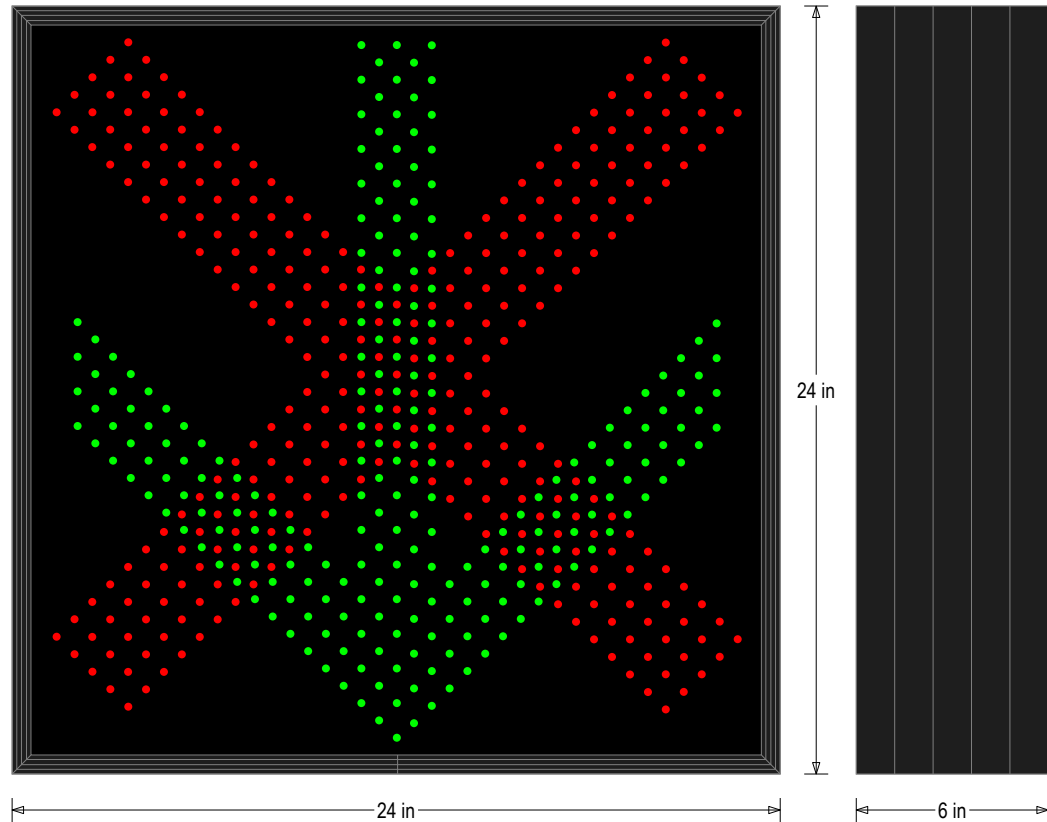

PRODUCT ID: 55097

Traffic-Grade LED Blank-Out Sign

MODEL

STR2424RG-175/120-277VAC

DIMENSIONS

24" H x 24" W x 6" D (est. 29.354 lbs)

CLASS

Class: STO Class

Control Method: Switch (not included) or external relay.

CONSTRUCTION

Back Construction: 0.125" Lift-n-Shift Back

Cabinet: 1-piece, corrosion resistant, triple hollow, extruded aluminum frame, 6" deep.

Face Material: 1/8" impact resistant, smoke-tinted acrylic (5109)

Faces: Single Faced Sign

Finish: Flat Black

Mounting Channel: None

ELECTRICAL

Flashing: Not Included

Input Voltage: 120-277 VAC

Photodimming: Installed

Power Supplies: No Redundancy

UL/cUL Listed: Listed for wet locations

MESSAGE

Illumination: Super bright direct view LEDs. Message blanks out when off.

Sign Messages: See message table below

MESSAGE	LED/COLOR	HEIGHT	AMPS
X	Red Narrow Angle LED	21.0"	0.156-0.068
Down Arrow	Green Narrow Angle LED	21.0"	0.185-0.080

NOTE: Above messages are independently controlled.

Signal-Tech

4985 Pittsburgh Ave.

Erie, PA 16509

Phone: (877) 547-9900

Fax: (814) 835-2300

Email: sales@signal-tech.com

Website: www.signal-tech.com

Product View

NOTE: Sign image may not exactly represent the finished product. For illustration purposes only.