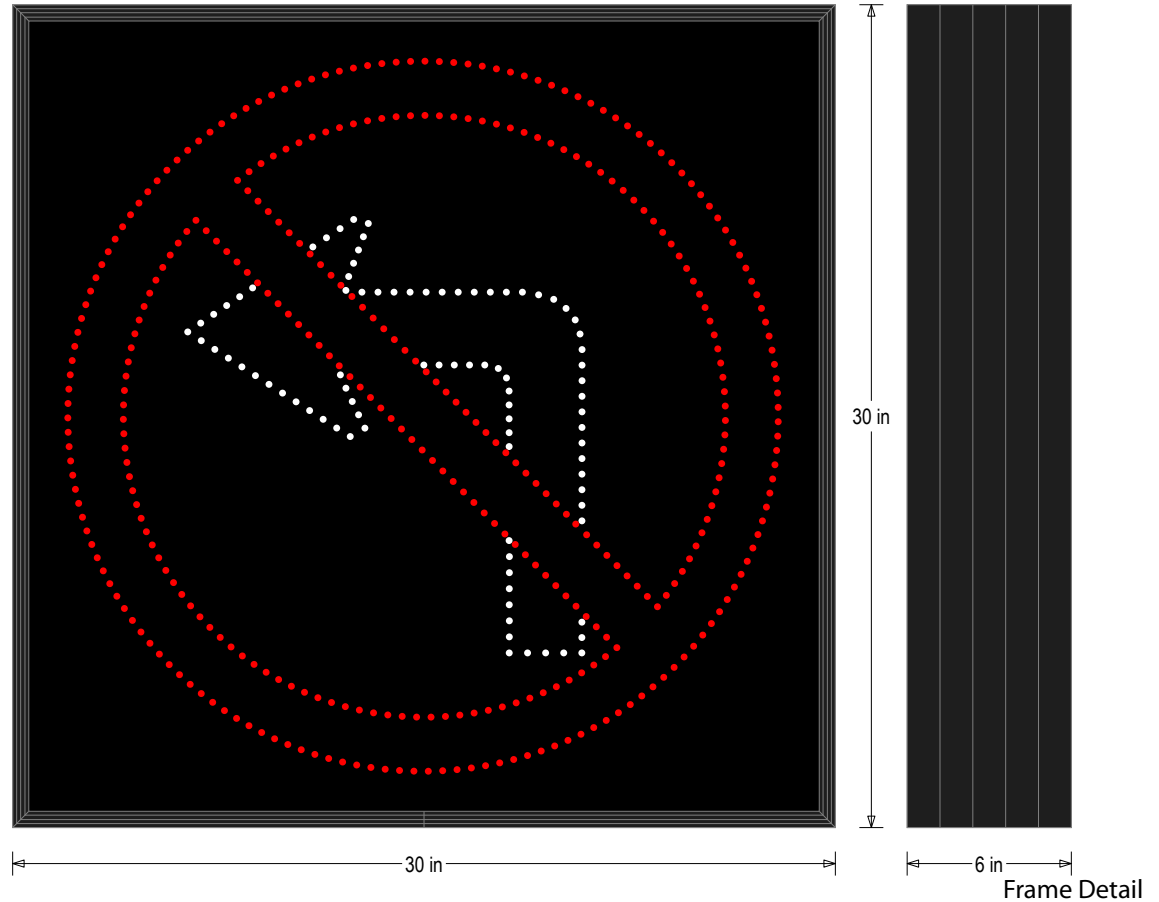

PRODUCT ID: 55753

Traffic-Grade LED Blank-Out Sign

MODEL

STR3030RW-626/120-277VAC

DIMENSIONS

30" H x 30" W x 6" D (est. 38.851 lbs)

CLASS

Class: STO Class

Faces: Single Faced Sign

Finish: Black

Mounting Channel: None

ELECTRICAL

Flashing: Not Included

Input Voltage: 120-277 VAC

Photodimming: Installed

UL/cUL Listed: Listed for wet locations

MESSAGE

Illumination: Super bright direct view LEDs. Message blanks out when off.

Sign Messages: See message table below

Product View

NOTE: Sign image may not exactly represent the finished product. For illustration purposes only.

MESSAGE	LED/COLOR	HEIGHT	AMPS
NO LEFT TURN SYMBOL	Red, White Narrow Angle LED	26.5", 16.0"	0.243-0.105

NOTE: Above messages are independently controlled.

Signal-Tech

4985 Pittsburgh Ave.

Erie, PA 16509

Phone: (877) 547-9900