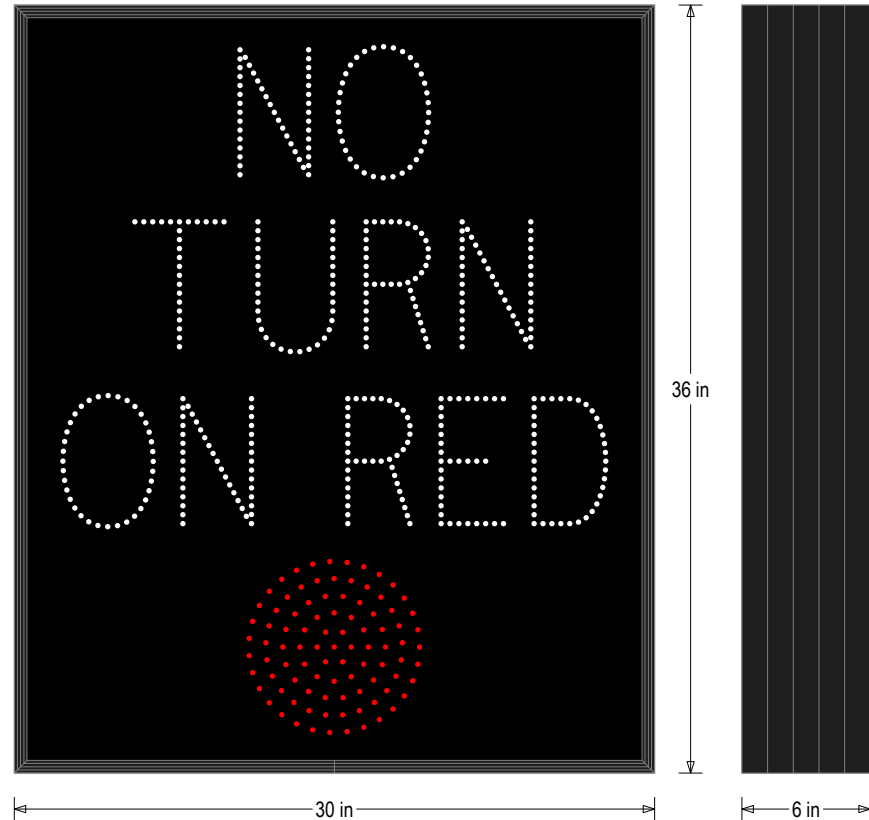

PRODUCT ID: 56629

Traffic-Grade LED Blank-Out Sign

MODEL

STR3630WR-L001/120-277VAC

DIMENSIONS

36" H x 30" W x 6" D (est. 45.795 lbs)

CLASS

Class: STO Class

Control Method: Switch (not included) or external relay.

CONSTRUCTION

Back Construction: 0.125" Lift-n-Shift Back

Cabinet: 1-piece, corrosion resistant, triple hollow, extruded aluminum frame, 6" deep.

Face Material: 1/8" impact resistant, smoke-tinted polycarbonate (5109)

Faces: Single Faced Sign

Finish: Black

Mounting Channel: None

ELECTRICAL

Flashing: Not Included

Input Voltage: 120-277 VAC

Photodimming: Installed

UL/cUL Listed: Listed for wet locations

MESSAGE

Illumination: Super bright direct view LEDs. Message blanks out when off.

Sign Messages: See message table below

Product View

NOTE: Sign image may not exactly represent the finished product. For illustration purposes only.

MESSAGE

LED/COLOR

HEIGHT

AMPS

MESSAGE	LED/COLOR	HEIGHT	AMPS
NO TURN ON RED w/Indicator Dot	White, Red Narrow Angle LED	5.75", 8.0"	0.384-0.166

NOTE: Above messages are independently controlled.

Signal-Tech

4985 Pittsburgh Ave.

Erie, PA 16509

Phone: (877) 547-9900

Fax: (814) 835-2300

Email: sales@signal-tech.com

Website: www.signal-tech.com