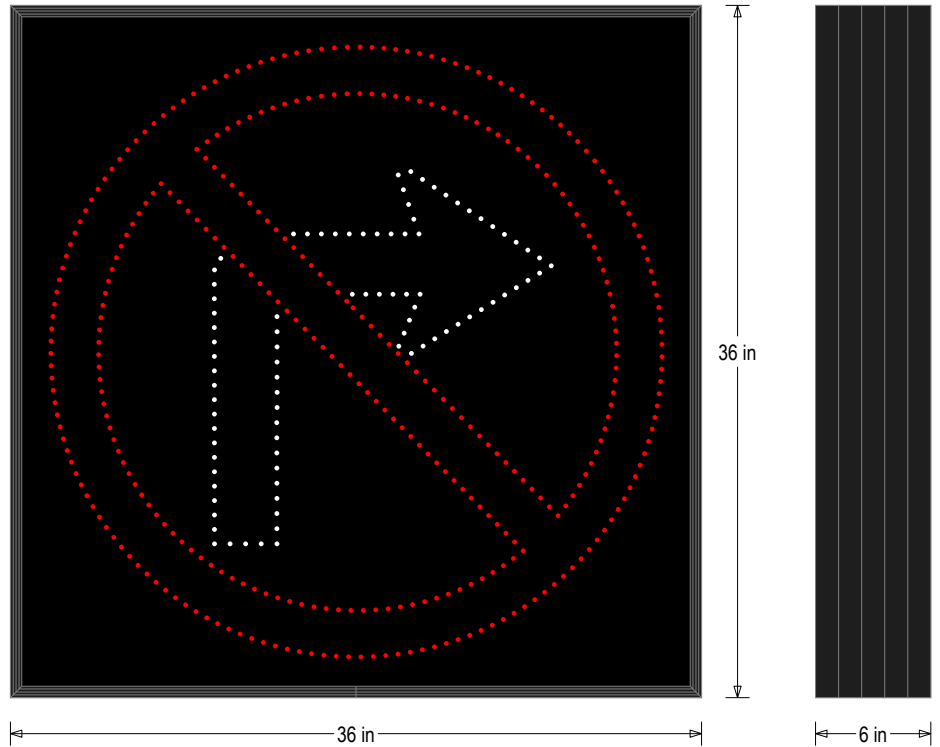

PRODUCT ID: 57401

Traffic-Grade LED Blank-Out Sign

MODEL

STR3636RW-A049/120-277VAC

DIMENSIONS

36" H x 36" W x 6" D (est. 54.736 lbs)

CLASS

Class: STO Class

Faces: Single Faced Sign

Finish: Black

Mounting Channel: None

ELECTRICAL

Flashing: Not Included

Input Voltage: 120-277 VAC

UL/cUL Listed: Listed for wet locations

MESSAGE

Illumination: Super bright direct view LEDs. Message blanks out when off.

Sign Messages: See message table below

Product View

NOTE: Sign image may not exactly represent the finished product. For illustration purposes only.

MESSAGE

R3-1 No Right Turn Symbol

LED/COLOR

Red, White Narrow Angle LED

HEIGHT

31.75", 19.375"

AMPS

0.245-0.106