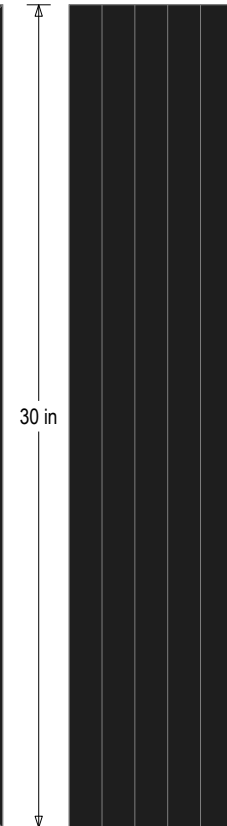

PRODUCT ID: 58369

Internally Illuminated LED Traffic Sign

MODEL

STRi3024R-D089/120-277VAC

DIMENSIONS

30" H x 24" W x 6" D (est. 42.002 lbs)

CLASS

Class: STRi Class

Control Method: Switch (not included) or external relay.

CONSTRUCTION

Cabinet: 1-piece, corrosion resistant, triple hollow, extruded aluminum frame, 6" deep.

Face Material: 1/8" thick, impact modified acrylic (0000)

MESSAGE

Color: Black opaque

Font: Other:

Illumination: Backlit with high intensity LEDs

Sign Messages: See message table below

Product View

NOTE: Sign image may not exactly represent the finished product. For illustration purposes only.

30 in

24 in

6 in

Frame Detail

MESSAGE

LED/COLOR

HEIGHT

AMPS