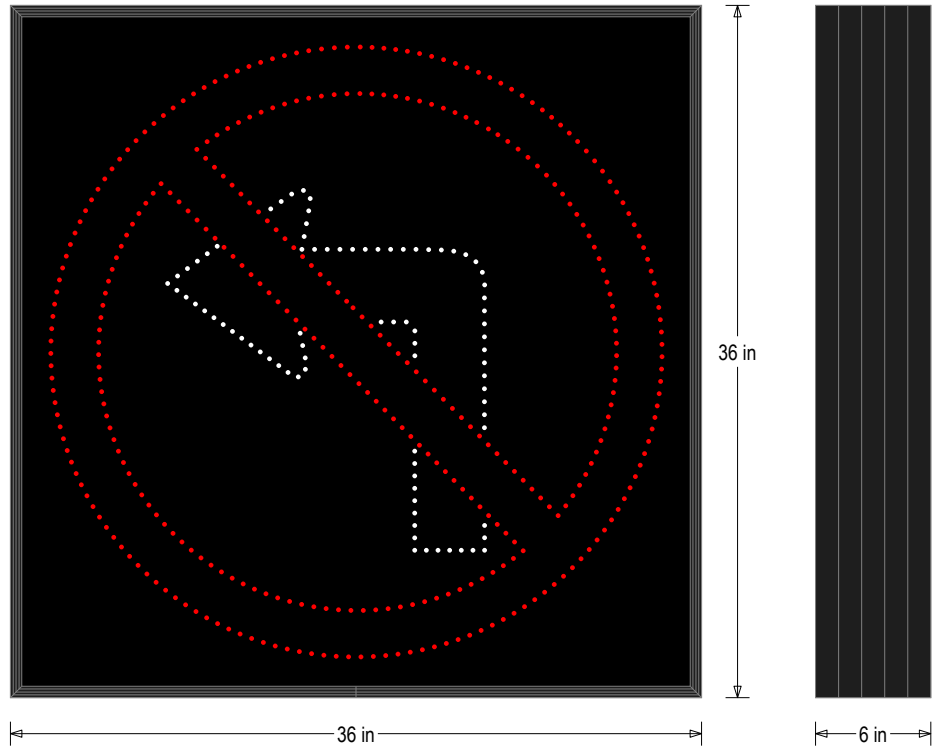

PRODUCT ID: 58831

Traffic-Grade LED Blank-Out Sign

MODEL

STR3636RW-626/120-277VAC

DIMENSIONS

36" H x 36" W x 6" D (est. 54.736 lbs)

CLASS

Class: STO Class

Faces: Single Faced Sign

Finish: Black

Mounting Channel: None

ELECTRICAL

Flashing: Not Included

Input Voltage: 120-277 VAC

UL/cUL Listed: Listed for wet locations

MESSAGE

Illumination: Super bright direct view LEDs. Message blanks out when off.

Sign Messages: See message table below

Product View

NOTE: Sign image may not exactly represent the finished product. For illustration purposes only.

MESSAGE

R3-2 No Left Turn Symbol

LED/COLOR

Red, White Narrow Angle LED

HEIGHT

31.75", 19.375"

AMPS

0.245-0.106