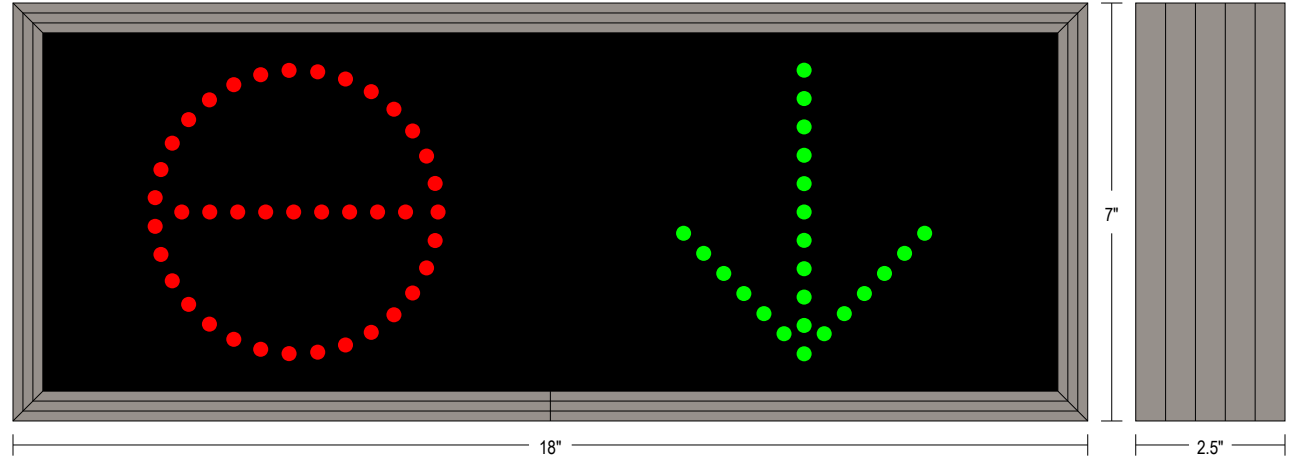

PRODUCT ID: 5935

Outdoor Blank-out LED Direct-view Sign

MODEL

TCL718RG-A604

DIMENSIONS

7" H x 18" W x 2.5" D (est. 5.032 lbs)

CLASS

CLASS: TCL Series

Control Method: Switch (not included) or external relay.

CONSTRUCTION

Cabinet: 2-piece, corrosion resistant, extruded all-weather frame, 2.5" deep.

Face Material: 1/8" impact resistant, smoke-tinted polycarbonate (5109)

Faces: Single Faced Sign

Finish: Duranodic Bronze

Mounting Channel:

ELECTRICAL

Flashing: Not Included

Input Voltage: 120-277 VAC

UL/cUL Listed: Listed for wet locations

MESSAGE

Illumination: Super bright direct view LEDs. Message blanks out when off.

Sign Messages: See message table below

Product View

NOTE: Sign image may not exactly represent the finished product. For illustration purposes only.