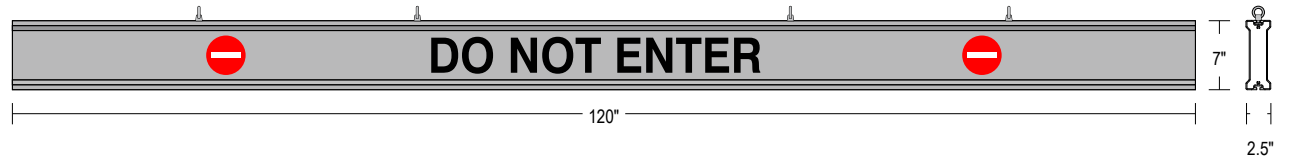

PRODUCT ID: 65805

Non-illuminated Bar Continuous

MODEL

IBAR-C7120KRW-813

DIMENSIONS

7" H x 120" W x 2.5" D (est. 28.873 lbs)

CLASS

Class: IBAR Series

CONSTRUCTION

Faces: Single Faced Sign

Finish: Brushed Aluminum

Graphic: Vinyl applied graphic

I-Bar: Continuous extruded aluminum bar with end caps and EasyGlide Adjustable Eyebolts for mounting.

MESSAGE

Color: Black reflective vinyl (7803)

Font: Swiss 721 Bold BT

Sign Messages: See message table below

Product View

NOTE: Sign image may not exactly represent the finished product. For illustration purposes only.