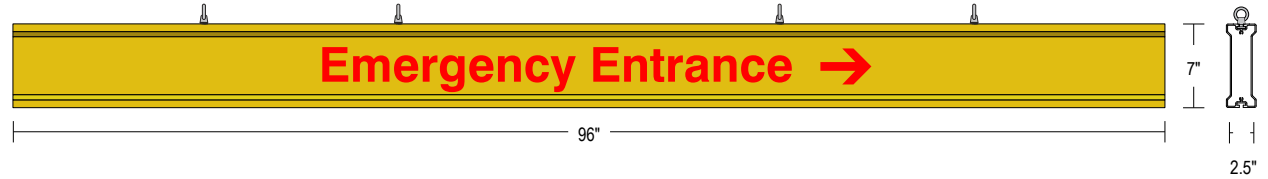

#### DIMENSIONS

7" H x 96" W x 2.5" D (est. 22.8 lbs)

## Product View

NOTE: Sign image may not exactly represent the finished product. For illustration purposes only.