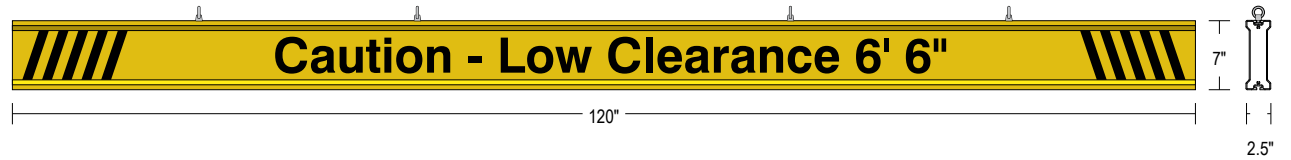

PRODUCT ID: 65811

Non-illuminated Bar Continuous

MODEL

IBAR-C7120K-J393

DIMENSIONS

7" H x 120" W x 2.5" D (est. 31.604 lbs)

CLASS

Class: IBAR Series

CONSTRUCTION

Faces: Single Faced Sign

Finish: Traffic Yellow

Graphic: Vinyl applied graphic

I-Bar: Continuous extruded aluminum bar with end caps and EasyGlide Adjustable Eyebolts for mounting.

MESSAGE

Color: Black reflective vinyl (7803)

Font: Swiss 721 Bold BT

Sign Messages: See message table below

Product View

NOTE: Sign image may not exactly represent the finished product. For illustration purposes only.

MESSAGE

LED/COLOR

HEIGHT

AMPS